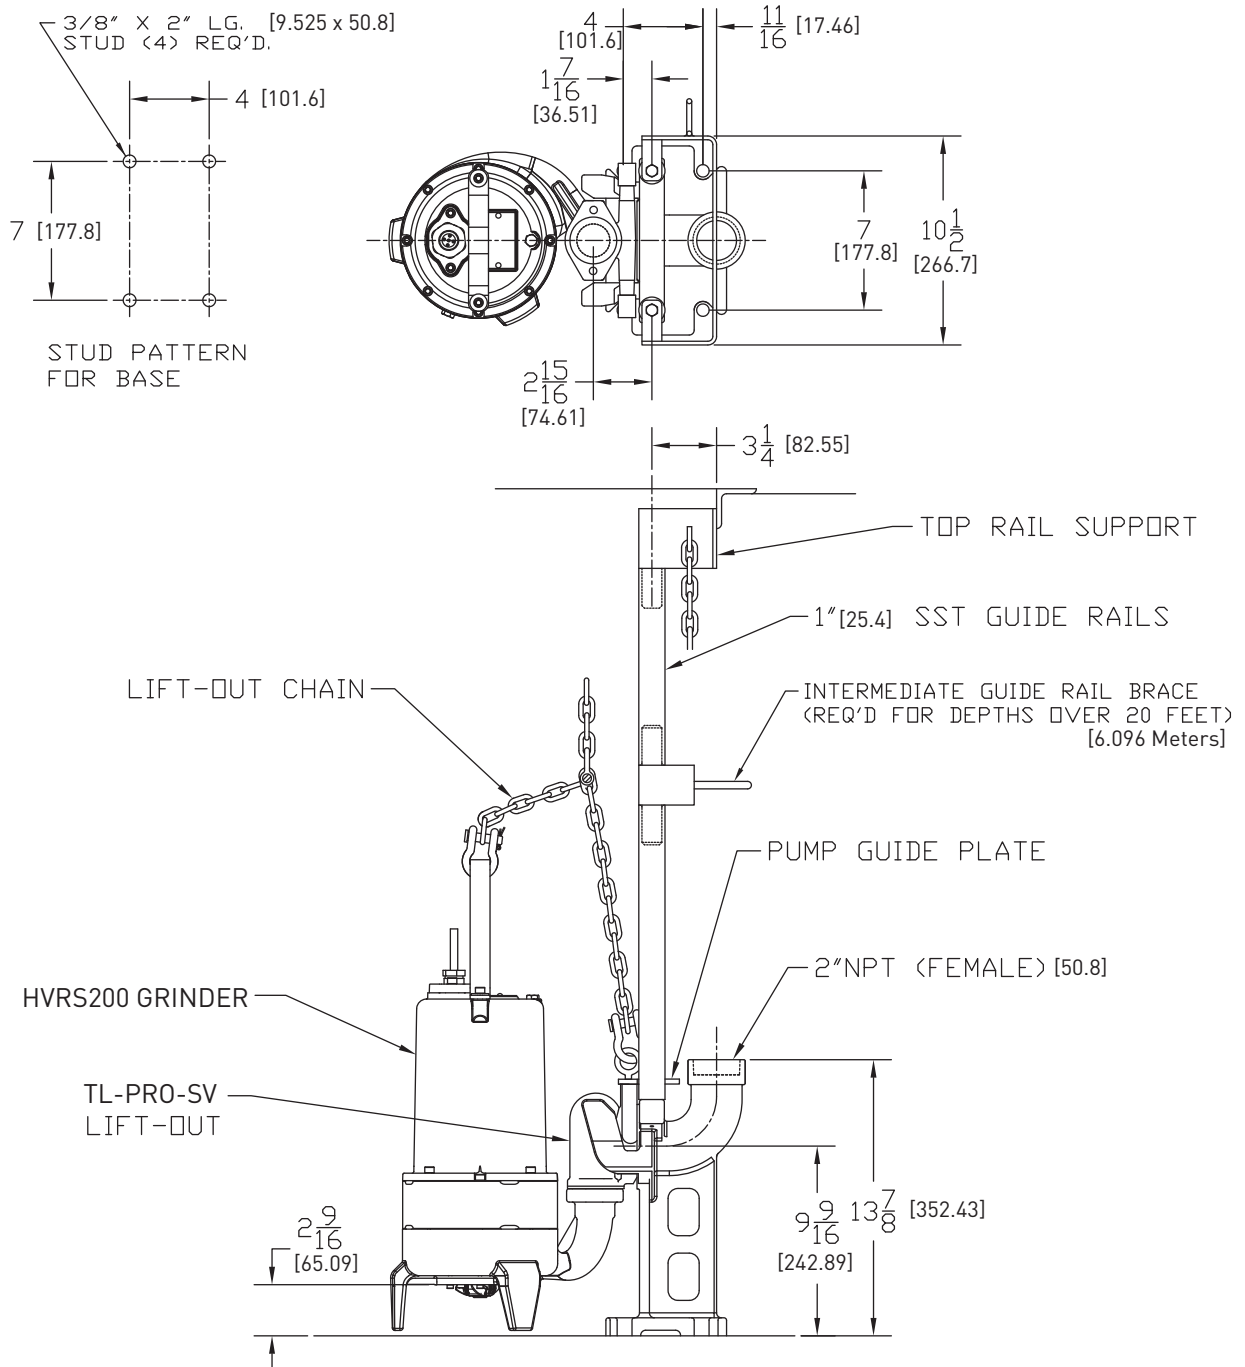

Slide Rail Dimensions (TL-PRO-CV Shown)

Note: Metric Dimensions Shown [mm].