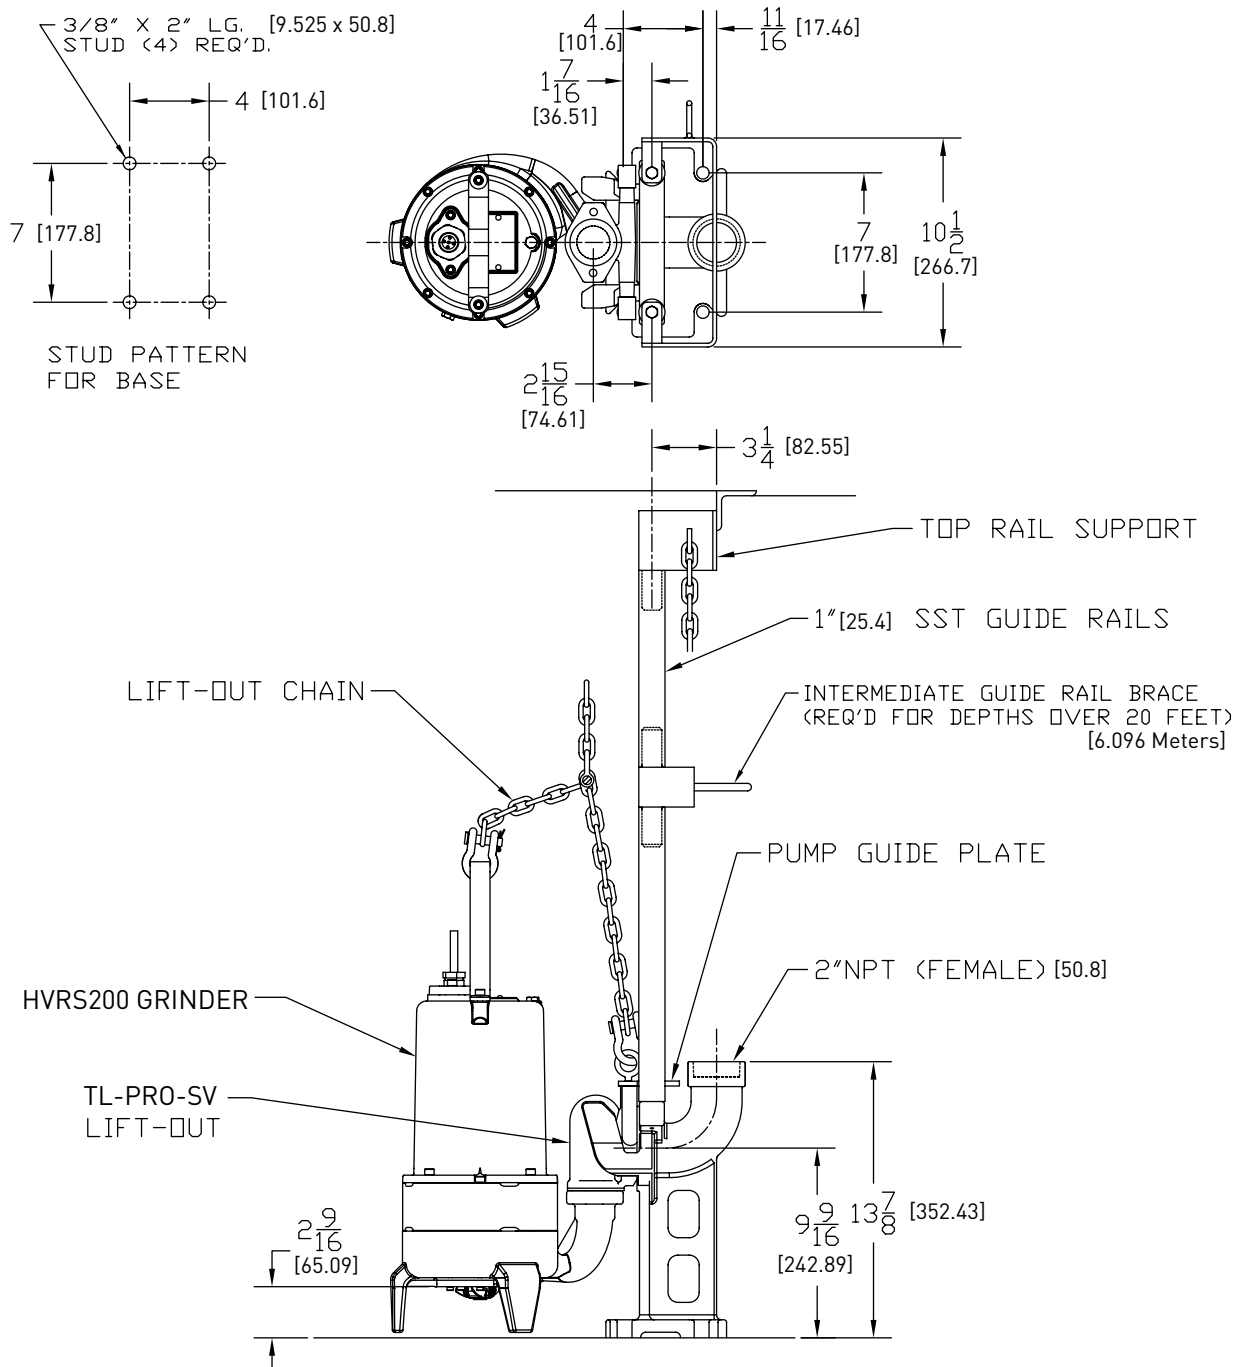

Slide Rail Dimensions (TL-PRO-CV Shown)

Note: Metric Dimensions Shown [mm].