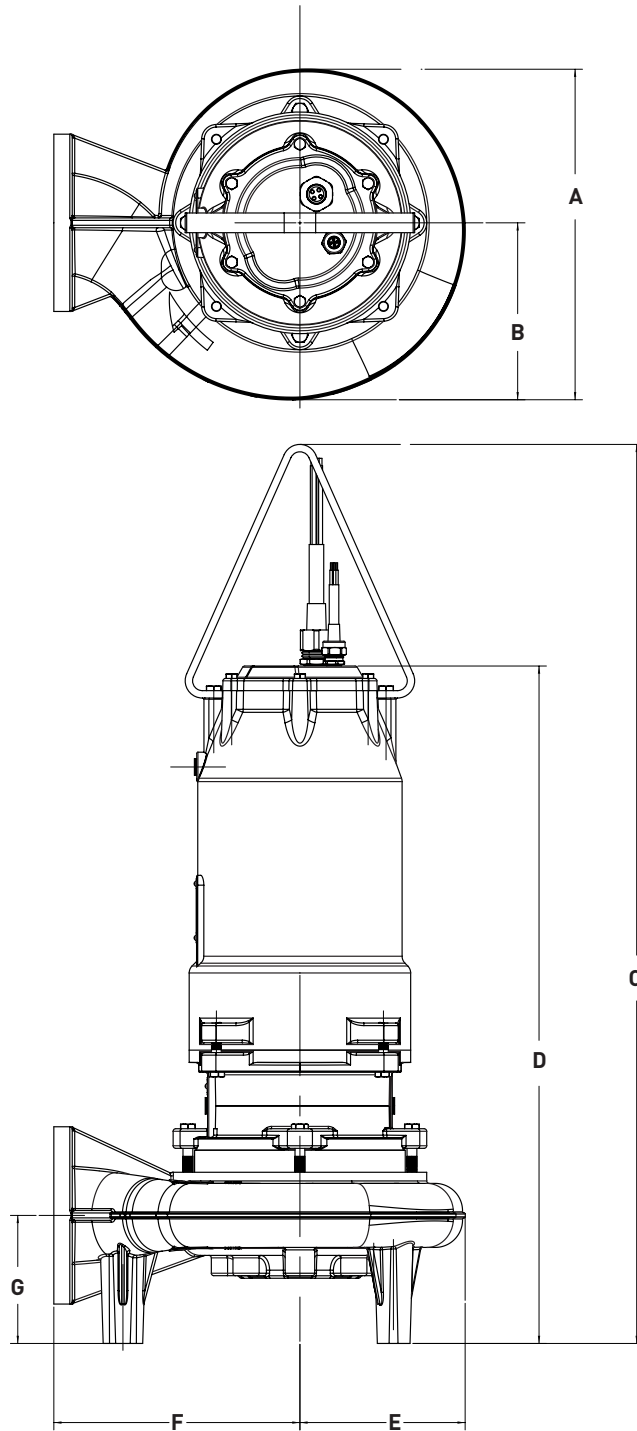

Dimensional Data – H3H(X)P

	A	B	C	D	E	F	G
H3H(X)P	15.60	8.51	46.14	34.89	6.50	7.59	12.25

ALL DIMENSIONS IN INCHES
 NOTE: CASTING DIMENSIONS MAY VARY $\pm 1/8"$

	A	B	C	D	E	F	G
H4H(X)P	15.65	8.50	46.14	34.83	6.50	7.67	12.50

Dimensional Data – C4S(X)P

	A	B	C	D	E	F	G
CS4(X)P	13.70	7.25	45.64	34.39	6.50	6.77	12.50

ALL DIMENSIONS IN INCHES
 NOTE: CASTING DIMENSIONS MAY VARY $\pm 1/8"$

Dimensional Data – C4H(X)P

FRAME SIZE: **250**

	A	B	C	D	E	F	G	H
C4H(X)P	16.6	8.5	53.1	41.3	2.1	8.1	12.5	5.5

ALL DIMENSIONS IN INCHES
 NOTE: CASTING DIMENSIONS MAY VARY ± 1/8"

Dimensional Data – S4P(X)P

	A	B	C	D	E	F	G
S4P(X)P	16.78	8.98	45.64	34.39	8.39	12.50	6.50

Dimensional Data – S4HV(X)P

	A	B	C	D	E	F	G
S4HV(X)P	12.88	6.44	46.82	35.57	6.50	6.44	12.50

ALL DIMENSIONS IN INCHES
 NOTE: CASTING DIMENSIONS MAY VARY ± 1/8"

Dimensional Data – S4K(X)P

FRAME SIZE: **250**