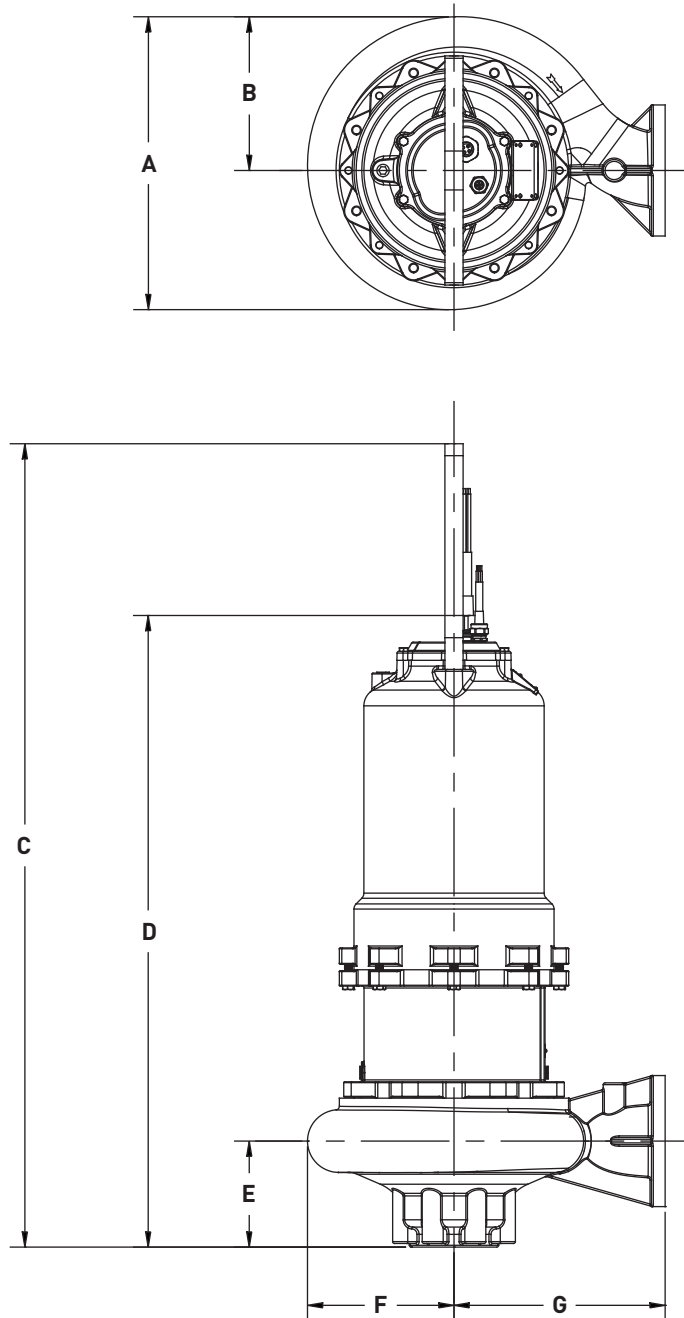

	A	B	C	D	E	F	G
S4K(X)P	19.20	10.40	55.60	43.84	7.76	9.60	12.96

ALL DIMENSIONS IN INCHES
 NOTE: CASTING DIMENSIONS MAY VARY ± 1/8"

Dimensional Data – S4L(X)P

FRAME SIZE: **250**

	A	B	C	D	E	F	G
S4L(X)P	18.29	9.98	56.06	45.61	7.75	9.13	14.50

ALL DIMENSIONS IN INCHES
NOTE: CASTING DIMENSIONS MAY VARY $\pm 1/8"$

Dimensional Data – S4L(X)P

FRAME SIZE: 280

	A	B	C	D	E	F	G
S4L(X)P	18.29	9.98	57.31	46.86	7.75	9.13	14.50

ALL DIMENSIONS IN INCHES
 NOTE: CASTING DIMENSIONS MAY VARY ± 1/8"

Dimensional Data – S4B(X)P

FRAME SIZE: **250**

	A	B	C	D	E	F	G
S4B(X)P	20.08	10.56	55.20	43.36	7.28	10.08	14.48

ALL DIMENSIONS IN INCHES
 NOTE: CASTING DIMENSIONS MAY VARY ± 1/8"

Dimensional Data – S4B(X)P

FRAME SIZE: 280

	A	B	C	D	E	F	G
S4B(X)P	21.33	11.81	56.45	44.61	8.53	11.33	15.73

ALL DIMENSIONS IN INCHES
 NOTE: CASTING DIMENSIONS MAY VARY ± 1/8"

Dimensional Data – H4Q(X)P

FRAME SIZE: **250**

	A	B	C	D	E	F	G
H4Q(X)P	18.29	9.98	56.06	45.61	7.75	9.13	14.50