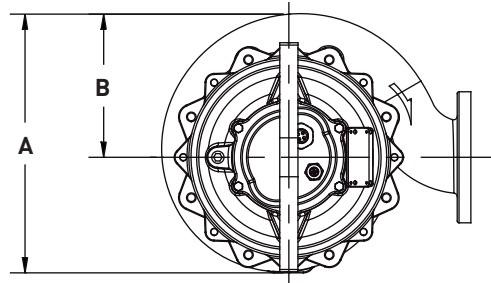

Dimensional Data – S4B(X)P

FRAME SIZE: **250**

	A	B	C	D	E	F	G
S4B(X)P	20.08	10.56	55.20	43.36	7.28	10.08	14.48

ALL DIMENSIONS IN INCHES
 NOTE: CASTING DIMENSIONS MAY VARY ± 1/8"

Dimensional Data – S4B(X)P

FRAME SIZE: 280

	A	B	C	D	E	F	G
S4B(X)P	21.33	11.81	56.45	44.61	8.53	11.33	15.73

ALL DIMENSIONS IN INCHES
 NOTE: CASTING DIMENSIONS MAY VARY ± 1/8"

Dimensional Data – H4Q(X)P

FRAME SIZE: **250**

	A	B	C	D	E	F	G
H4Q(X)P	18.29	9.98	56.06	45.61	7.75	9.13	14.50

ALL DIMENSIONS IN INCHES
 NOTE: CASTING DIMENSIONS MAY VARY ± 1/8"

Dimensional Data – S4LV(X)P

FRAME SIZE: 250

	A	B	C	D	E	F	G
S4LV(X)P	18.29	9.98	56.06	45.61	7.75	8.19	12.50

ALL DIMENSIONS IN INCHES
 NOTE: CASTING DIMENSIONS MAY VARY ± 1/8"

Dimensional Data – S4LV(X)P

FRAME SIZE: **280**

	A	B	C	D	E	F	G
S4LV(X)P	18.29	9.98	57.31	46.86	7.75	8.19	12.50

ALL DIMENSIONS IN INCHES
 NOTE: CASTING DIMENSIONS MAY VARY $\pm 1/8"$

Dimensional Data – S4T(X)P