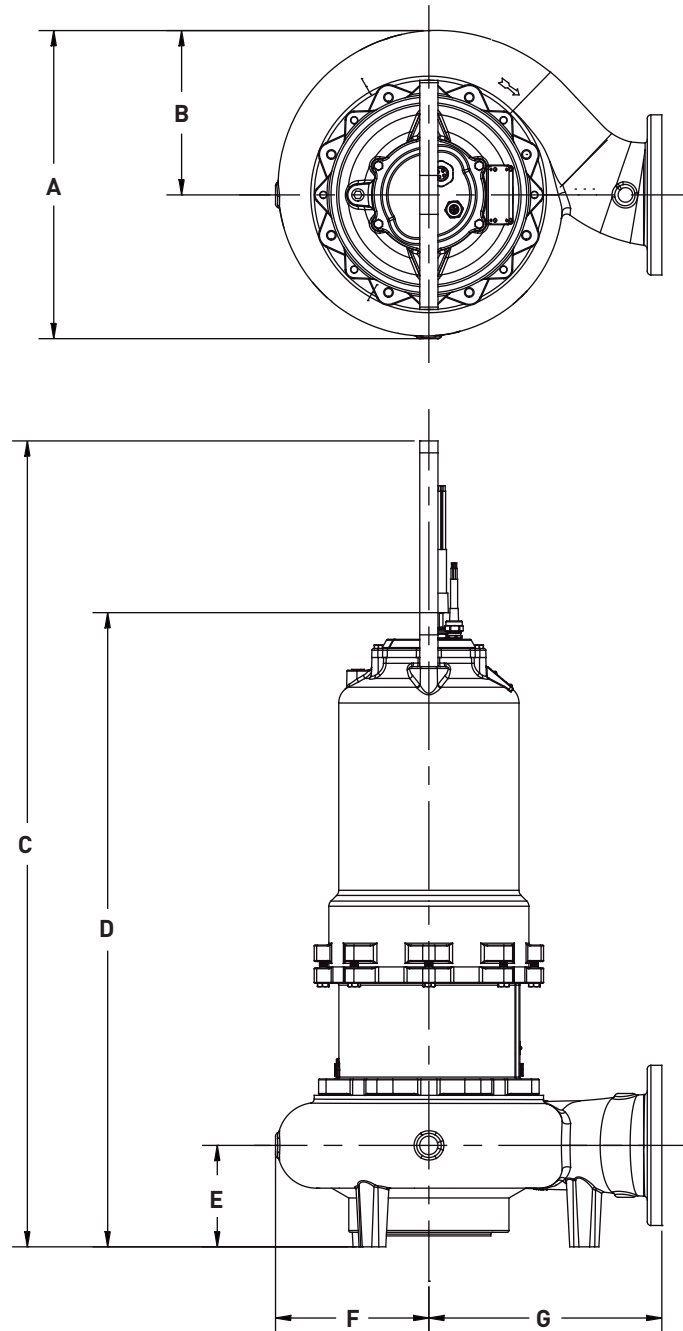

ALL DIMENSIONS IN INCHES
 NOTE: CASTING DIMENSIONS MAY VARY ± 1/8"

Dimensional Data – S6L(X)P

FRAME SIZE: 250

	A	B	C	D	E	F	G
S6L(X)P	21.52	12.08	55.68	43.92	7.76	10.80	15.04

ALL DIMENSIONS IN INCHES
 NOTE: CASTING DIMENSIONS MAY VARY ± 1/8"

Dimensional Data – S6L(X)P

FRAME SIZE: **280**

	A	B	C	D	E	F	G
S6L(X)P	21.52	12.08	56.93	44.17	7.76	10.80	15.04

ALL DIMENSIONS IN INCHES
 NOTE: CASTING DIMENSIONS MAY VARY $\pm 1/8"$

Dimensional Data – S6A(X)P

FRAME SIZE: **250**

	A	B	C	D	E	F	G
S6A(X)P	21.12	11.20	55.36	43.52	6.96	10.56	16.00

ALL DIMENSIONS IN INCHES
 NOTE: CASTING DIMENSIONS MAY VARY ± 1/8"

Dimensional Data – S6A(X)P

FRAME SIZE: **280**

	A	B	C	D	E	F	G
S6A(X)P	21.12	11.20	56.61	44.77	6.96	10.56	16.00

ALL DIMENSIONS IN INCHES
 NOTE: CASTING DIMENSIONS MAY VARY $\pm 1/8"$

Dimensional Data – S8F(X)P

FRAME SIZE: 250

	A	B	C	D	E	F	G
S8F(X)P	21.84	12.24	58.96	47.12	10.96	10.88	19.12

ALL DIMENSIONS IN INCHES
 NOTE: CASTING DIMENSIONS MAY VARY ± 1/8"