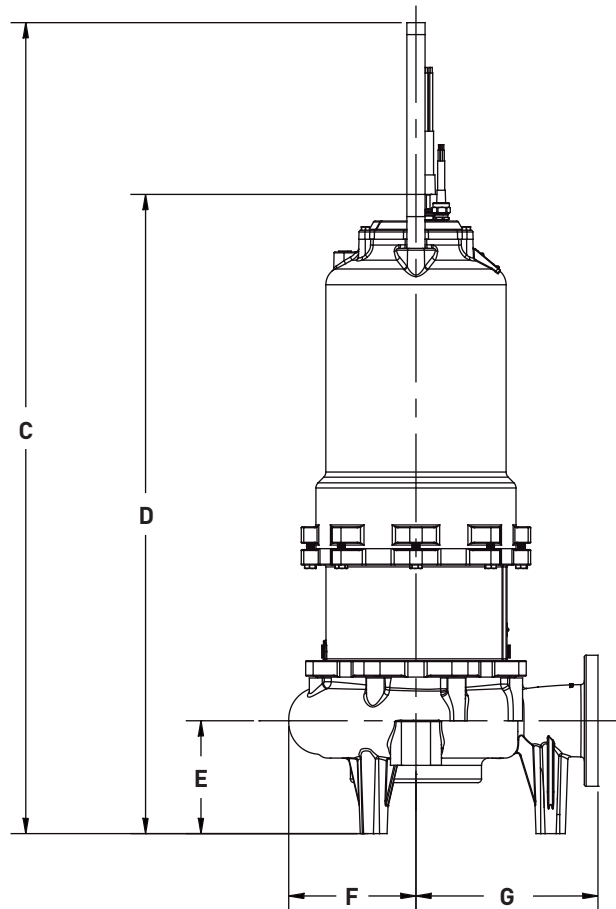

Dimensional Data – S4B(X)P

FRAME SIZE: **250**

	A	B	C	D	E	F	G
S4B(X)P	20.08	10.56	55.20	43.36	7.28	10.08	14.48

ALL DIMENSIONS IN INCHES
 NOTE: CASTING DIMENSIONS MAY VARY ± 1/8"

Dimensional Data – S4B(X)P

FRAME SIZE: 280

	A	B	C	D	E	F	G
S4B(X)P	21.33	11.81	56.45	44.61	8.53	11.33	15.73

ALL DIMENSIONS IN INCHES
 NOTE: CASTING DIMENSIONS MAY VARY ± 1/8"

Dimensional Data – H4Q(X)P

FRAME SIZE: **250**

	A	B	C	D	E	F	G
H4Q(X)P	18.29	9.98	56.06	45.61	7.75	9.13	14.50

ALL DIMENSIONS IN INCHES
 NOTE: CASTING DIMENSIONS MAY VARY ± 1/8"

Dimensional Data – S4LV(X)P

FRAME SIZE: 250

	A	B	C	D	E	F	G
S4LV(X)P	18.29	9.98	56.06	45.61	7.75	8.19	12.50

ALL DIMENSIONS IN INCHES
 NOTE: CASTING DIMENSIONS MAY VARY ± 1/8"

Dimensional Data – S4LV(X)P

FRAME SIZE: **280**

	A	B	C	D	E	F	G
S4LV(X)P	18.29	9.98	57.31	46.86	7.75	8.19	12.50

ALL DIMENSIONS IN INCHES
 NOTE: CASTING DIMENSIONS MAY VARY $\pm 1/8"$

Dimensional Data – S4T(X)P