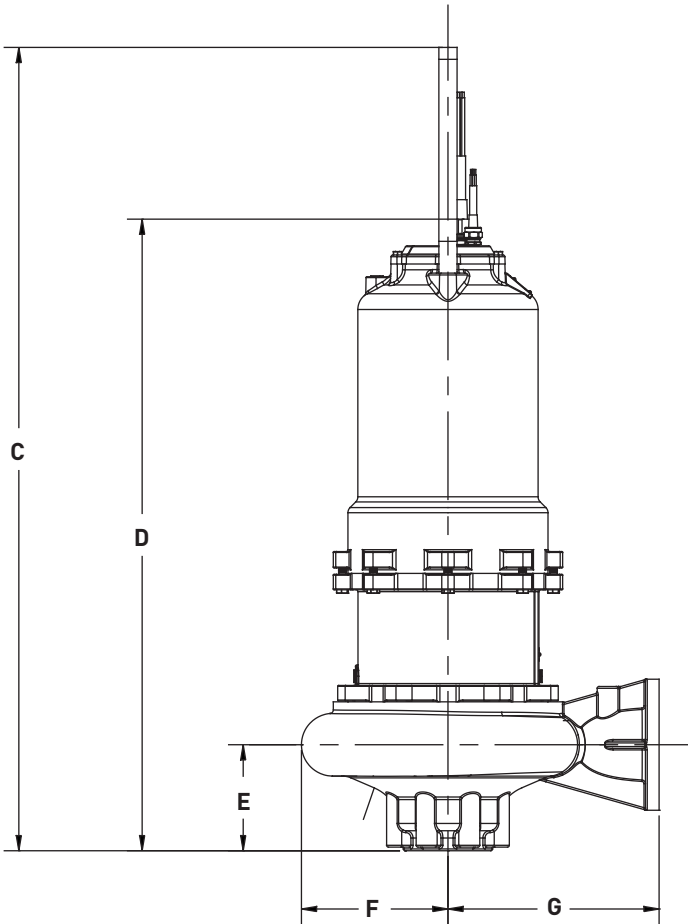

ALL DIMENSIONS IN INCHES
NOTE: CASTING DIMENSIONS MAY VARY $\pm 1/8"$

Dimensional Data – S4L(X)P

FRAME SIZE: 280

	A	B	C	D	E	F	G
S4L(X)P	18.29	9.98	57.31	46.86	7.75	9.13	14.50

ALL DIMENSIONS IN INCHES
 NOTE: CASTING DIMENSIONS MAY VARY ± 1/8"

Dimensional Data – S4B(X)P

FRAME SIZE: **250**

	A	B	C	D	E	F	G
S4B(X)P	20.08	10.56	55.20	43.36	7.28	10.08	14.48

ALL DIMENSIONS IN INCHES
 NOTE: CASTING DIMENSIONS MAY VARY ± 1/8"

Dimensional Data – S4B(X)P

FRAME SIZE: 280

	A	B	C	D	E	F	G
S4B(X)P	21.33	11.81	56.45	44.61	8.53	11.33	15.73

ALL DIMENSIONS IN INCHES
 NOTE: CASTING DIMENSIONS MAY VARY ± 1/8"

Dimensional Data – H4Q(X)P

FRAME SIZE: **250**

	A	B	C	D	E	F	G
H4Q(X)P	18.29	9.98	56.06	45.61	7.75	9.13	14.50

ALL DIMENSIONS IN INCHES
 NOTE: CASTING DIMENSIONS MAY VARY ± 1/8"

Dimensional Data – S4LV(X)P

FRAME SIZE: 250

	A	B	C	D	E	F	G
S4LV(X)P	18.29	9.98	56.06	45.61	7.75	8.19	12.50

ALL DIMENSIONS IN INCHES
 NOTE: CASTING DIMENSIONS MAY VARY ± 1/8"