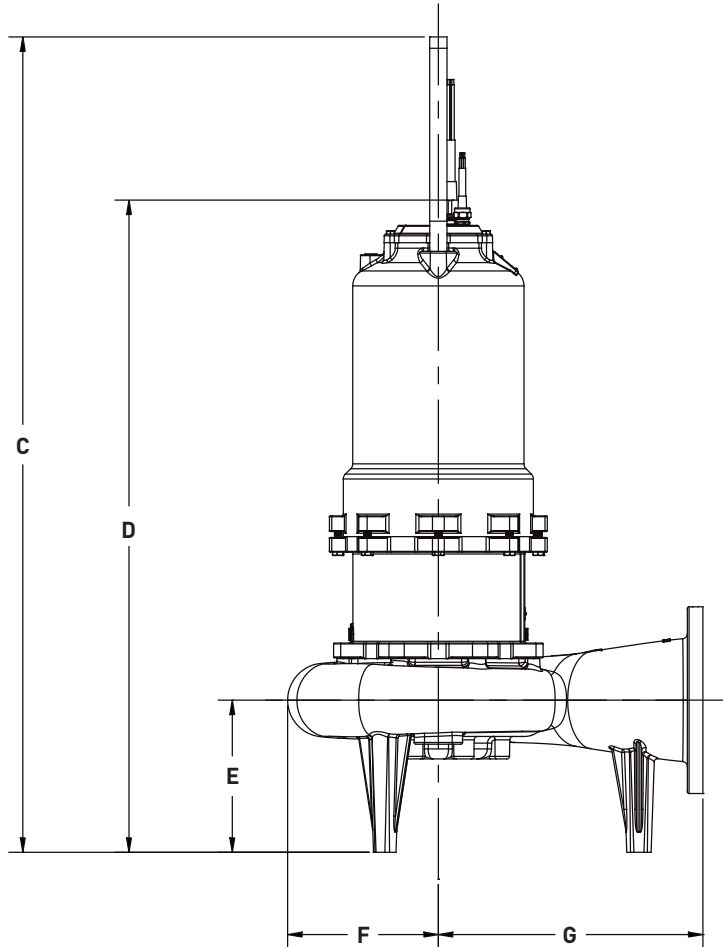

Dimensional Data – S6L(X)P

FRAME SIZE: **280**

	A	B	C	D	E	F	G
S6L(X)P	21.52	12.08	56.93	44.17	7.76	10.80	15.04

ALL DIMENSIONS IN INCHES
 NOTE: CASTING DIMENSIONS MAY VARY $\pm 1/8"$

Dimensional Data – S6A(X)P

FRAME SIZE: **250**

	A	B	C	D	E	F	G
S6A(X)P	21.12	11.20	55.36	43.52	6.96	10.56	16.00

ALL DIMENSIONS IN INCHES
 NOTE: CASTING DIMENSIONS MAY VARY ± 1/8"

Dimensional Data – S6A(X)P

FRAME SIZE: **280**

	A	B	C	D	E	F	G
S6A(X)P	21.12	11.20	56.61	44.77	6.96	10.56	16.00

ALL DIMENSIONS IN INCHES
 NOTE: CASTING DIMENSIONS MAY VARY $\pm 1/8"$

Dimensional Data – S8F(X)P

FRAME SIZE: 250

	A	B	C	D	E	F	G
S8F(X)P	21.84	12.24	58.96	47.12	10.96	10.88	19.12

ALL DIMENSIONS IN INCHES
 NOTE: CASTING DIMENSIONS MAY VARY ± 1/8"

Dimensional Data – S8F(X)P

FRAME SIZE: **280**

	A	B	C	D	E	F	G
S8F(X)P	21.84	12.24	59.21	48.37	10.96	10.88	19.12

ALL DIMENSIONS IN INCHES
 NOTE: CASTING DIMENSIONS MAY VARY ± 1/8"

Dimensional Data – S8L(X)P