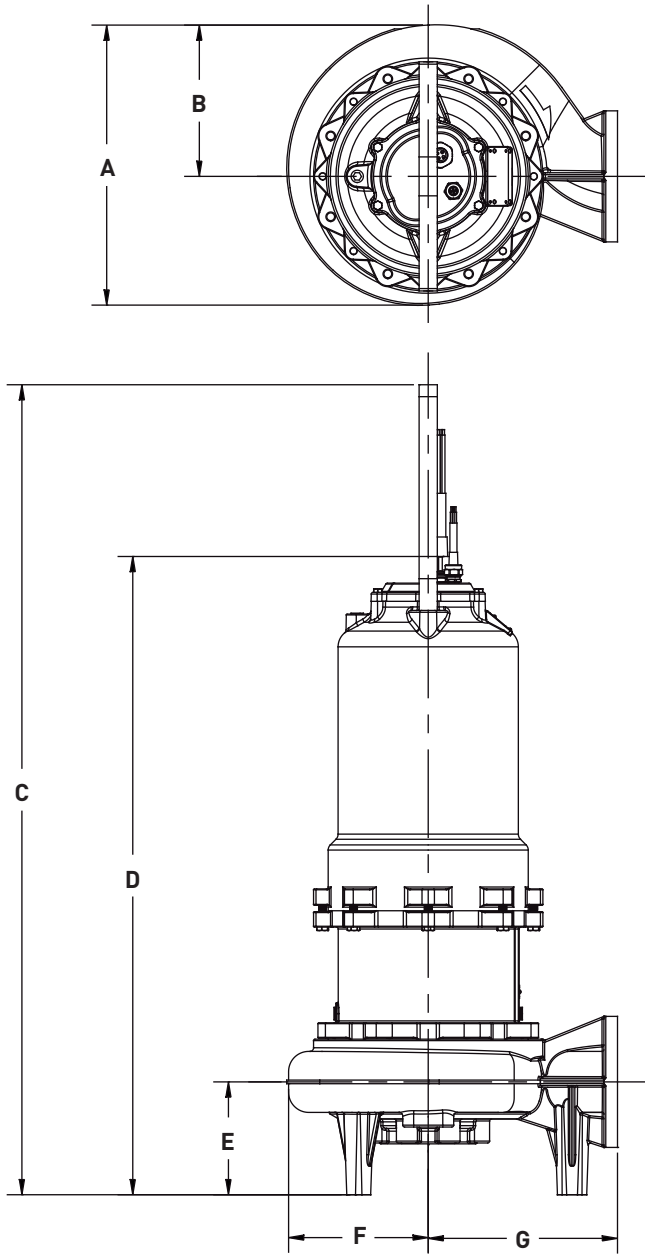

ALL DIMENSIONS IN INCHES
 NOTE: CASTING DIMENSIONS MAY VARY ± 1/8"

Dimensional Data – S4MV(X)P

	A	B	C	D	E	F	G
S4MV(X)P	12.88	6.44	46.82	35.51	6.50	6.44	12.50

ALL DIMENSIONS IN INCHES
 NOTE: CASTING DIMENSIONS MAY VARY ± 1/8"

Dimensional Data – S4HV(X)P

	A	B	C	D	E	F	G
S4HV(X)P	12.88	6.44	46.82	35.57	6.50	6.44	12.50

ALL DIMENSIONS IN INCHES
 NOTE: CASTING DIMENSIONS MAY VARY ± 1/8"

Dimensional Data – S4K(X)P

FRAME SIZE: **250**

	A	B	C	D	E	F	G
S4K(X)P	19.20	10.40	55.60	43.84	7.76	9.60	12.96

ALL DIMENSIONS IN INCHES
 NOTE: CASTING DIMENSIONS MAY VARY ± 1/8"

Dimensional Data – S4L(X)P

FRAME SIZE: **250**

	A	B	C	D	E	F	G
S4L(X)P	18.29	9.98	56.06	45.61	7.75	9.13	14.50

ALL DIMENSIONS IN INCHES
NOTE: CASTING DIMENSIONS MAY VARY $\pm 1/8"$

Dimensional Data – S4L(X)P

FRAME SIZE: 280

	A	B	C	D	E	F	G
S4L(X)P	18.29	9.98	57.31	46.86	7.75	9.13	14.50

ALL DIMENSIONS IN INCHES
 NOTE: CASTING DIMENSIONS MAY VARY ± 1/8"