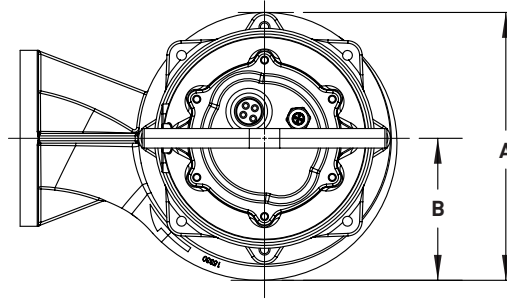

Dimensional Data – H3H(X)P

	A	B	C	D	E	F	G
H3H(X)P	15.60	8.51	46.14	34.89	6.50	7.59	12.25

ALL DIMENSIONS IN INCHES
 NOTE: CASTING DIMENSIONS MAY VARY $\pm 1/8"$

	A	B	C	D	E	F	G
H4H(X)P	15.65	8.50	46.14	34.83	6.50	7.67	12.50

ALL DIMENSIONS IN INCHES
 NOTE: CASTING DIMENSIONS MAY VARY ± 1/8"

Dimensional Data – S4M(X)P

	A	B	C	D	E	F	G
S4M(X)P	14.19	7.88	45.64	34.33	6.50	7.00	12.50

ALL DIMENSIONS IN INCHES
 NOTE: CASTING DIMENSIONS MAY VARY $\pm 1/8"$

Dimensional Data – C4S(X)P

	A	B	C	D	E	F	G
CS4(X)P	13.70	7.25	45.64	34.39	6.50	6.77	12.50

ALL DIMENSIONS IN INCHES
 NOTE: CASTING DIMENSIONS MAY VARY $\pm 1/8"$

Dimensional Data – C4H(X)P

FRAME SIZE: **250**

	A	B	C	D	E	F	G	H
C4H(X)P	16.6	8.5	53.1	41.3	2.1	8.1	12.5	5.5

ALL DIMENSIONS IN INCHES
 NOTE: CASTING DIMENSIONS MAY VARY ± 1/8"

Dimensional Data – S4P(X)P

	A	B	C	D	E	F	G
S4P(X)P	16.78	8.98	45.64	34.39	8.39	12.50	6.50