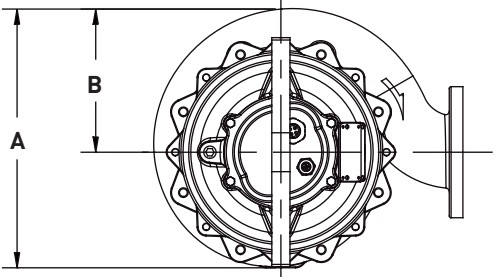

Dimensional Data – S4B(X)P

FRAME SIZE: **250**

	A	B	C	D	E	F	G
S4B(X)P	20.08	10.56	55.20	43.36	7.28	10.08	14.48

ALL DIMENSIONS IN INCHES
 NOTE: CASTING DIMENSIONS MAY VARY ± 1/8"

Dimensional Data – S4B(X)P

FRAME SIZE: 280

	A	B	C	D	E	F	G
S4B(X)P	21.33	11.81	56.45	44.61	8.53	11.33	15.73

ALL DIMENSIONS IN INCHES
 NOTE: CASTING DIMENSIONS MAY VARY ± 1/8"

Dimensional Data – H4Q(X)P

FRAME SIZE: **250**

	A	B	C	D	E	F	G
H4Q(X)P	18.29	9.98	56.06	45.61	7.75	9.13	14.50

ALL DIMENSIONS IN INCHES
 NOTE: CASTING DIMENSIONS MAY VARY ± 1/8"

Dimensional Data – S4LV(X)P

FRAME SIZE: 250

	A	B	C	D	E	F	G
S4LV(X)P	18.29	9.98	56.06	45.61	7.75	8.19	12.50

ALL DIMENSIONS IN INCHES
 NOTE: CASTING DIMENSIONS MAY VARY ± 1/8"

Dimensional Data – S4LV(X)P

FRAME SIZE: **280**

	A	B	C	D	E	F	G
S4LV(X)P	18.29	9.98	57.31	46.86	7.75	8.19	12.50

ALL DIMENSIONS IN INCHES
 NOTE: CASTING DIMENSIONS MAY VARY $\pm 1/8"$

Dimensional Data – S4T(X)P