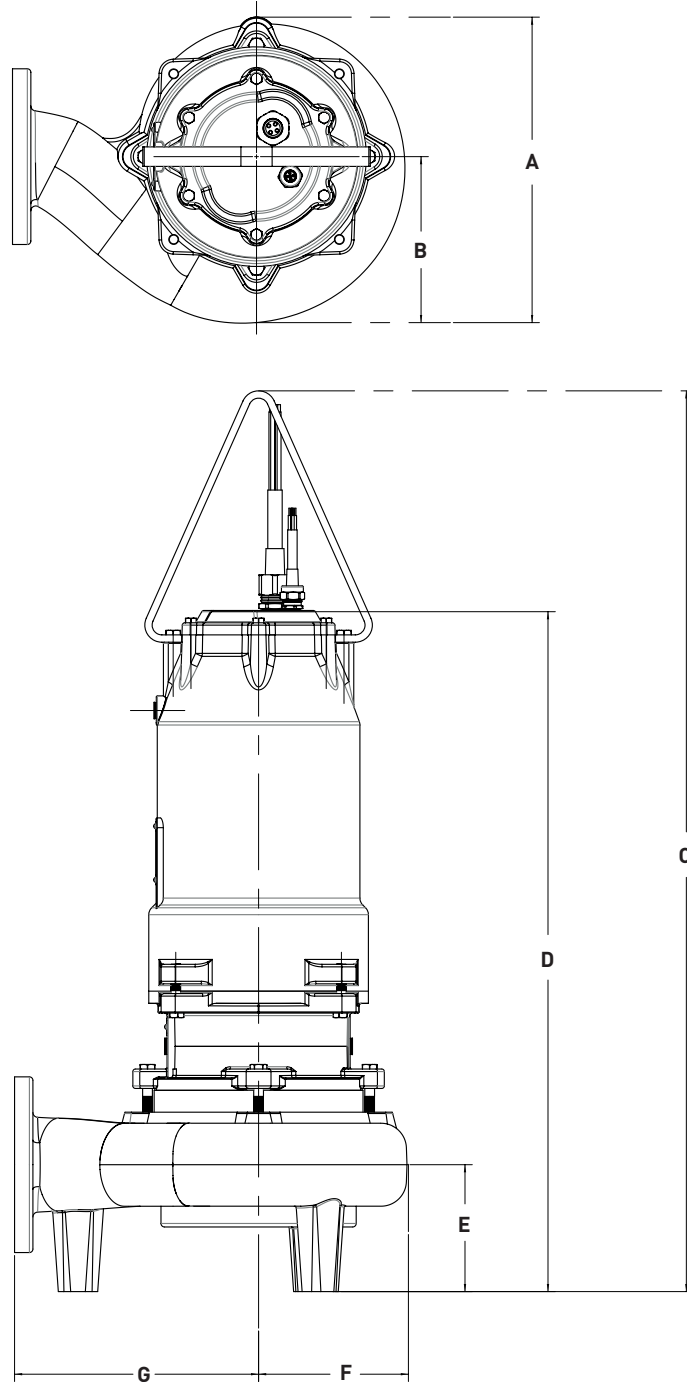

Dimensional Data – H3H(X)P

	A	B	C	D	E	F	G
H3H(X)P	15.60	8.51	46.14	34.89	6.50	7.59	12.25

ALL DIMENSIONS IN INCHES
 NOTE: CASTING DIMENSIONS MAY VARY $\pm 1/8"$

	A	B	C	D	E	F	G
H4H(X)P	15.65	8.50	46.14	34.83	6.50	7.67	12.50

ALL DIMENSIONS IN INCHES
 NOTE: CASTING DIMENSIONS MAY VARY ± 1/8"

Dimensional Data – S4M(X)P

	A	B	C	D	E	F	G
S4M(X)P	14.19	7.88	45.64	34.33	6.50	7.00	12.50

ALL DIMENSIONS IN INCHES
 NOTE: CASTING DIMENSIONS MAY VARY $\pm 1/8"$

Dimensional Data – C4S(X)P

	A	B	C	D	E	F	G
CS4(X)P	13.70	7.25	45.64	34.39	6.50	6.77	12.50

ALL DIMENSIONS IN INCHES
 NOTE: CASTING DIMENSIONS MAY VARY $\pm 1/8"$

Dimensional Data – C4H(X)P

FRAME SIZE: **250**

Dimensional Data – S4HV(X)P

	A	B	C	D	E	F	G
S4HV(X)P	12.88	6.44	46.82	35.57	6.50	6.44	12.50

ALL DIMENSIONS IN INCHES
 NOTE: CASTING DIMENSIONS MAY VARY ± 1/8"

Dimensional Data – S4K(X)P

FRAME SIZE: **250**