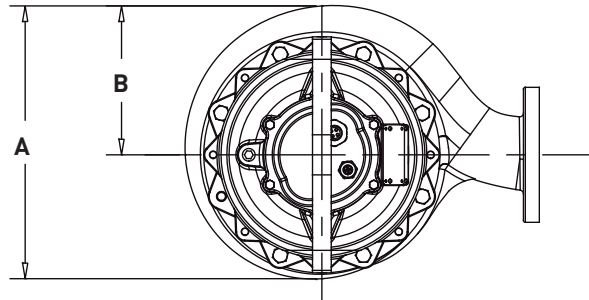

Dimensional Data – S4B(X)P

FRAME SIZE: **250**

	A	B	C	D	E	F	G
S4B(X)P	20.08	10.56	55.20	43.36	7.28	10.08	14.48

ALL DIMENSIONS IN INCHES
 NOTE: CASTING DIMENSIONS MAY VARY ± 1/8"

Dimensional Data – S4B(X)P

FRAME SIZE: 280

	A	B	C	D	E	F	G
S4B(X)P	21.33	11.81	56.45	44.61	8.53	11.33	15.73

ALL DIMENSIONS IN INCHES
 NOTE: CASTING DIMENSIONS MAY VARY ± 1/8"

Dimensional Data – H4Q(X)P

FRAME SIZE: **250**

	A	B	C	D	E	F	G
H4Q(X)P	18.29	9.98	56.06	45.61	7.75	9.13	14.50

ALL DIMENSIONS IN INCHES
 NOTE: CASTING DIMENSIONS MAY VARY ± 1/8"

Dimensional Data – S4LV(X)P

FRAME SIZE: 250

	A	B	C	D	E	F	G
S4LV(X)P	18.29	9.98	56.06	45.61	7.75	8.19	12.50

ALL DIMENSIONS IN INCHES
 NOTE: CASTING DIMENSIONS MAY VARY ± 1/8"

Dimensional Data – S4LV(X)P

FRAME SIZE: **280**

	A	B	C	D	E	F	G
S4LV(X)P	18.29	9.98	57.31	46.86	7.75	8.19	12.50

ALL DIMENSIONS IN INCHES
 NOTE: CASTING DIMENSIONS MAY VARY $\pm 1/8"$

Dimensional Data – S4T(X)P