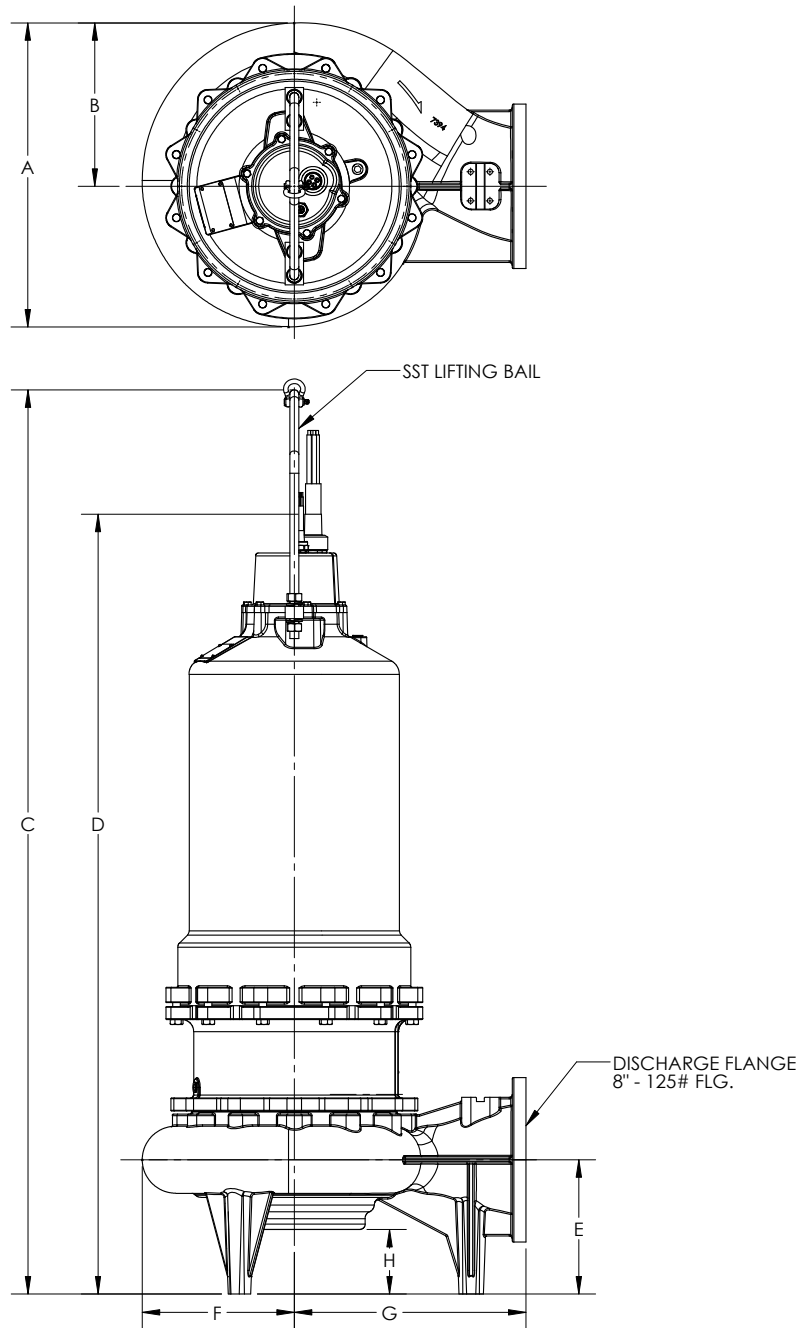

Dimensional Data – S6L(X)P

FRAME SIZE: **280**

	A	B	C	D	E	F	G
S6L(X)P	21.52	12.08	56.93	44.17	7.76	10.80	15.04

ALL DIMENSIONS IN INCHES
 NOTE: CASTING DIMENSIONS MAY VARY $\pm 1/8"$

Dimensional Data – S6A(X)P

FRAME SIZE: **320**

	A	B	C	D	E	F	G	H
S8L(X)P	24-15/16	13-7/16	73-3/4	63-13/16	11	12-1/2	19	5-3/16

ALL DIMENSIONS IN INCHES
 NOTE: CASTING DIMENSIONS MAY VARY ± 1/8"

Dimensional Data – S8L(X)P

FRAME SIZE: **360**

	A	B	C	D	E	F	G	H
S8L(X)P	24-15/16	13-7/16	74-1/4	64	11	12-1/2	19	5-3/16

ALL DIMENSIONS IN INCHES
 NOTE: CASTING DIMENSIONS MAY VARY ± 1/8"

Dimensional Data – S8LA(X)P

FRAME SIZE: 320

	A	B	C	D	E	F	G	H
S8LA(X)P	24-15/16	13-7/16	73-5/8	63-3/4	11	12-1/2	19	5-3/16

ALL DIMENSIONS IN INCHES
 NOTE: CASTING DIMENSIONS MAY VARY ± 1/8"

Dimensional Data – S8LA(X)P

FRAME SIZE: **360**

	A	B	C	D	E	F	G	H
S8LA(X)P	24-15/16	13-7/16	74-1/4	64	11	12-1/2	19	5-3/16

ALL DIMENSIONS IN INCHES
 NOTE: CASTING DIMENSIONS MAY VARY ± 1/8"