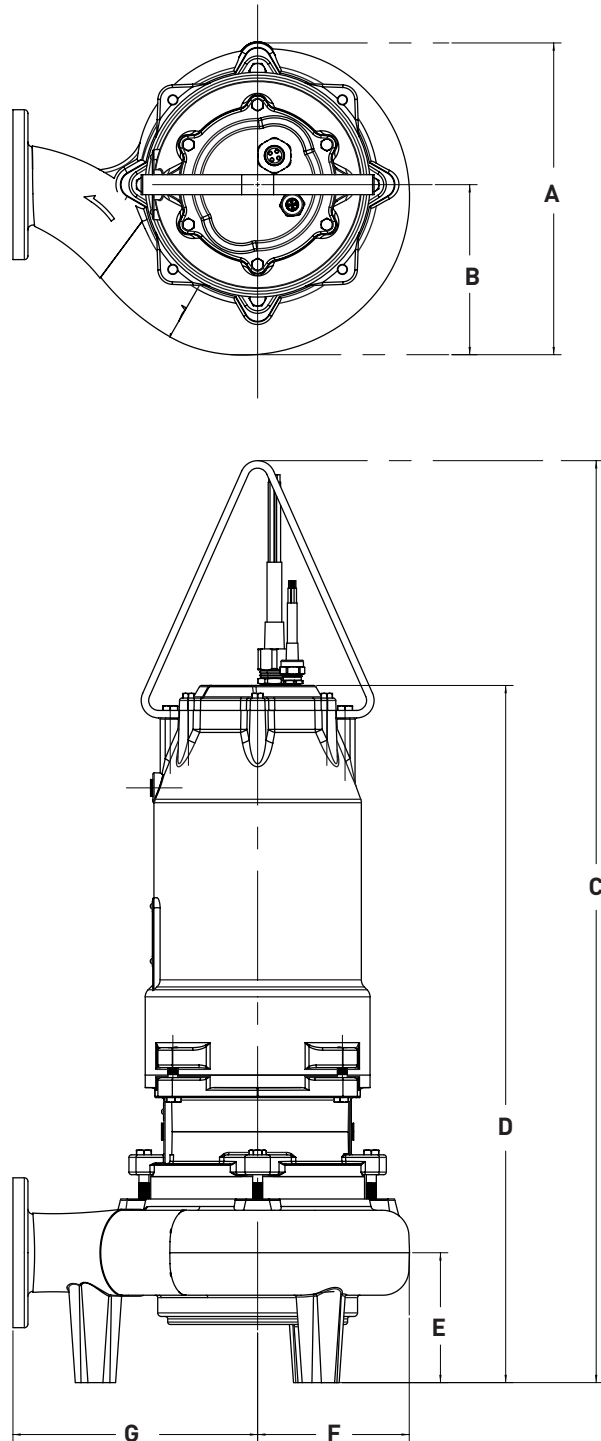

Dimensional Data – H3H(X)P

	A	B	C	D	E	F	G
H3H(X)P	15.60	8.51	46.14	34.89	6.50	7.59	12.25

ALL DIMENSIONS IN INCHES
 NOTE: CASTING DIMENSIONS MAY VARY $\pm 1/8"$

	A	B	C	D	E	F	G
H4H(X)P	15.65	8.50	46.14	34.83	6.50	7.67	12.50

ALL DIMENSIONS IN INCHES
 NOTE: CASTING DIMENSIONS MAY VARY ± 1/8"

Dimensional Data – S4M(X)P

	A	B	C	D	E	F	G
S4M(X)P	14.19	7.88	45.64	34.33	6.50	7.00	12.50

ALL DIMENSIONS IN INCHES
 NOTE: CASTING DIMENSIONS MAY VARY $\pm 1/8"$

Dimensional Data – C4S(X)P

	A	B	C	D	E	F	G
CS4(X)P	13.70	7.25	45.64	34.39	6.50	6.77	12.50

ALL DIMENSIONS IN INCHES
 NOTE: CASTING DIMENSIONS MAY VARY $\pm 1/8"$

Dimensional Data – C4H(X)P

FRAME SIZE: **250**

Dimensional Data – S4HV(X)P

	A	B	C	D	E	F	G
S4HV(X)P	12.88	6.44	46.82	35.57	6.50	6.44	12.50

ALL DIMENSIONS IN INCHES
 NOTE: CASTING DIMENSIONS MAY VARY ± 1/8"

Dimensional Data – S4K(X)P

FRAME SIZE: **250**