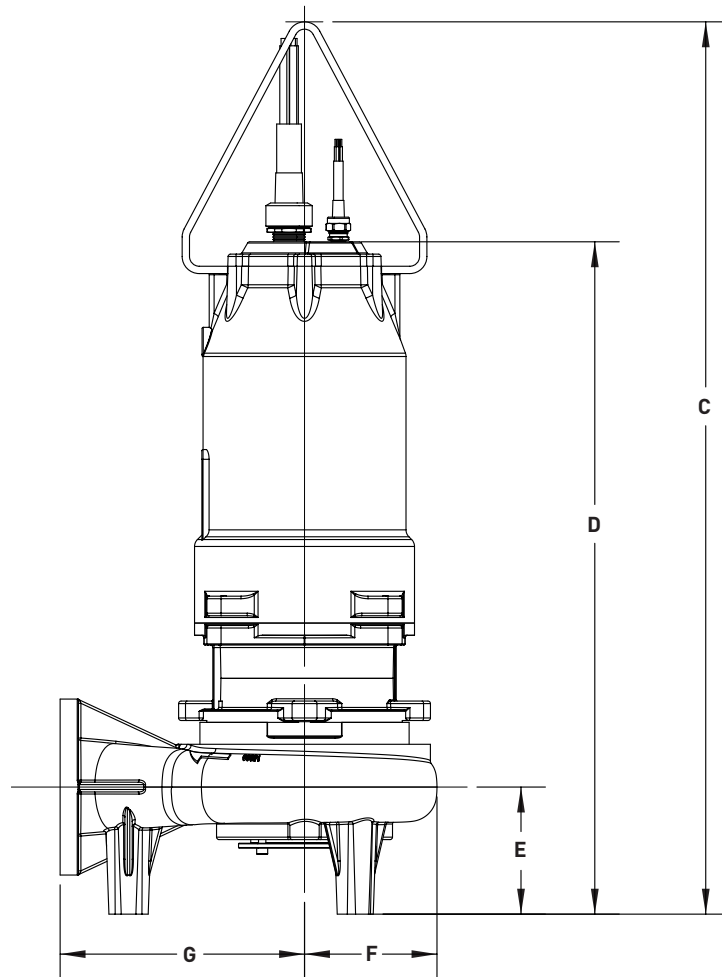

Dimensional Data – H3H(X)P

	A	B	C	D	E	F	G
H3H(X)P	15.60	8.51	46.14	34.89	6.50	7.59	12.25

ALL DIMENSIONS IN INCHES
 NOTE: CASTING DIMENSIONS MAY VARY $\pm 1/8"$

	A	B	C	D	E	F	G
H4H(X)P	15.65	8.50	46.14	34.83	6.50	7.67	12.50

ALL DIMENSIONS IN INCHES
 NOTE: CASTING DIMENSIONS MAY VARY ± 1/8"

Dimensional Data – S4M(X)P

	A	B	C	D	E	F	G
S4M(X)P	14.19	7.88	45.64	34.33	6.50	7.00	12.50

ALL DIMENSIONS IN INCHES
 NOTE: CASTING DIMENSIONS MAY VARY $\pm 1/8"$

Dimensional Data – C4S(X)P

	A	B	C	D	E	F	G
CS4(X)P	13.70	7.25	45.64	34.39	6.50	6.77	12.50

ALL DIMENSIONS IN INCHES
 NOTE: CASTING DIMENSIONS MAY VARY $\pm 1/8"$

Dimensional Data – C4H(X)P

FRAME SIZE: **250**

	A	B	C	D	E	F	G	H
C4H(X)P	16.6	8.5	53.1	41.3	2.1	8.1	12.5	5.5

ALL DIMENSIONS IN INCHES
 NOTE: CASTING DIMENSIONS MAY VARY ± 1/8"

Dimensional Data – S4P(X)P

	A	B	C	D	E	F	G
S4P(X)P	16.78	8.98	45.64	34.39	8.39	12.50	6.50