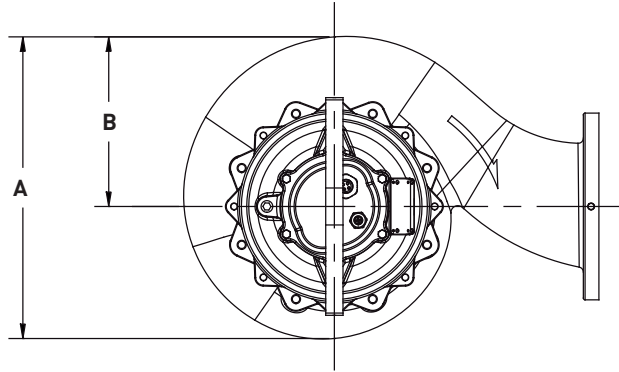

Dimensional Data – S6L(X)P

FRAME SIZE: **280**

	A	B	C	D	E	F	G
S6L(X)P	21.52	12.08	56.93	44.17	7.76	10.80	15.04

ALL DIMENSIONS IN INCHES
 NOTE: CASTING DIMENSIONS MAY VARY $\pm 1/8"$

Dimensional Data – S6A(X)P

FRAME SIZE: **250**

	A	B	C	D	E	F	G
S6A(X)P	21.12	11.20	55.36	43.52	6.96	10.56	16.00

ALL DIMENSIONS IN INCHES
 NOTE: CASTING DIMENSIONS MAY VARY ± 1/8"

Dimensional Data – S6A(X)P

FRAME SIZE: **280**

	A	B	C	D	E	F	G
S6A(X)P	21.12	11.20	56.61	44.77	6.96	10.56	16.00

ALL DIMENSIONS IN INCHES
 NOTE: CASTING DIMENSIONS MAY VARY $\pm 1/8"$

Dimensional Data – S8F(X)P

FRAME SIZE: 250

	A	B	C	D	E	F	G
S8F(X)P	21.84	12.24	58.96	47.12	10.96	10.88	19.12

ALL DIMENSIONS IN INCHES
 NOTE: CASTING DIMENSIONS MAY VARY ± 1/8"

Dimensional Data – S8F(X)P

FRAME SIZE: **280**

	A	B	C	D	E	F	G
S8F(X)P	21.84	12.24	59.21	48.37	10.96	10.88	19.12

ALL DIMENSIONS IN INCHES
 NOTE: CASTING DIMENSIONS MAY VARY ± 1/8"

Dimensional Data – S8L(X)P