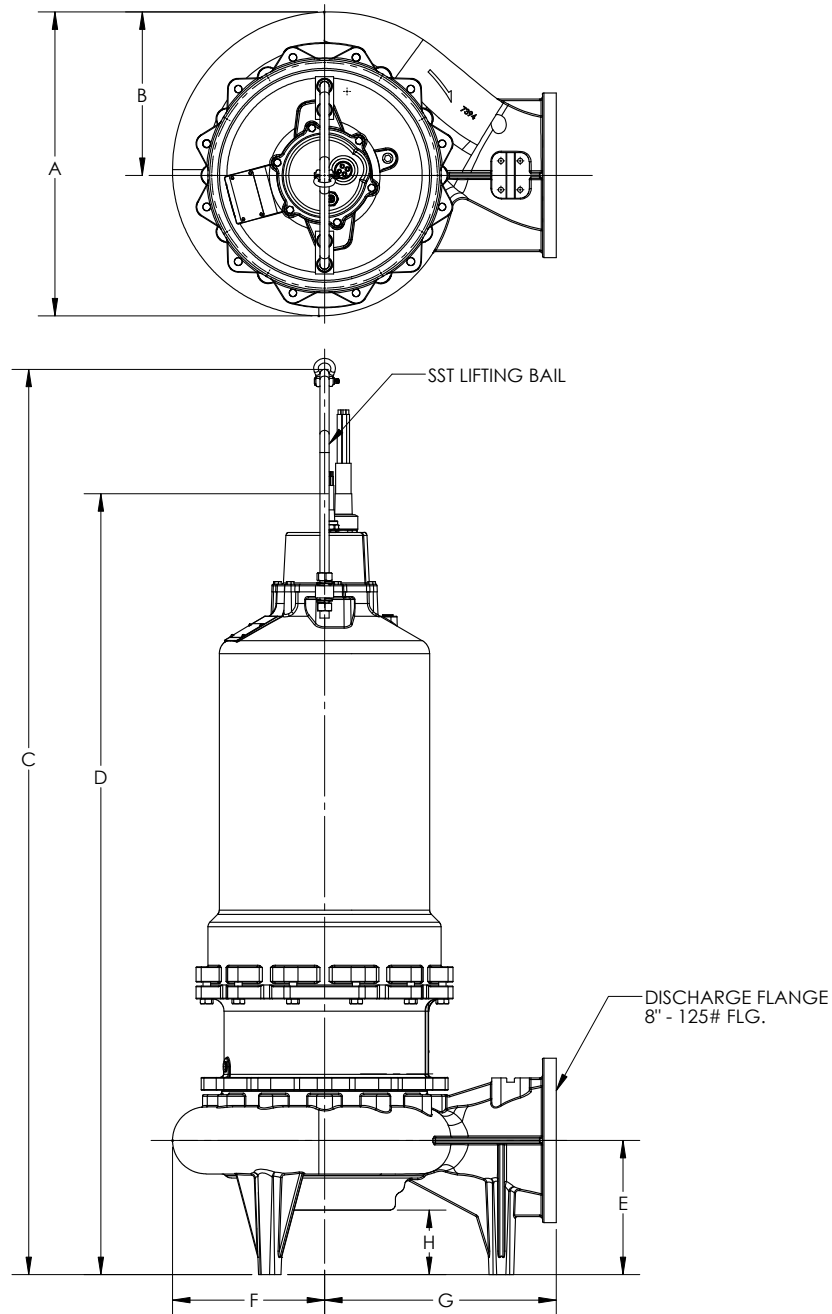

Dimensional Data – S8F(X)P

FRAME SIZE: **280**

	A	B	C	D	E	F	G
S8F(X)P	21.84	12.24	59.21	48.37	10.96	10.88	19.12

ALL DIMENSIONS IN INCHES
 NOTE: CASTING DIMENSIONS MAY VARY ± 1/8"

Dimensional Data – S8L(X)P

FRAME SIZE: **320**

	A	B	C	D	E	F	G	H
S8L(X)P	24-15/16	13-7/16	73-3/4	63-13/16	11	12-1/2	19	5-3/16

ALL DIMENSIONS IN INCHES
 NOTE: CASTING DIMENSIONS MAY VARY ± 1/8"

Dimensional Data – S8L(X)P

FRAME SIZE: **360**

	A	B	C	D	E	F	G	H
S8L(X)P	24-15/16	13-7/16	74-1/4	64	11	12-1/2	19	5-3/16

ALL DIMENSIONS IN INCHES
 NOTE: CASTING DIMENSIONS MAY VARY ± 1/8"

Dimensional Data – S8LA(X)P

FRAME SIZE: 320

	A	B	C	D	E	F	G	H
S8LA(X)P	24-15/16	13-7/16	73-5/8	63-3/4	11	12-1/2	19	5-3/16

ALL DIMENSIONS IN INCHES
 NOTE: CASTING DIMENSIONS MAY VARY ± 1/8"

Dimensional Data – S8LA(X)P

FRAME SIZE: **360**

	A	B	C	D	E	F	G	H
S8LA(X)P	24-15/16	13-7/16	74-1/4	64	11	12-1/2	19	5-3/16

ALL DIMENSIONS IN INCHES
 NOTE: CASTING DIMENSIONS MAY VARY ± 1/8"