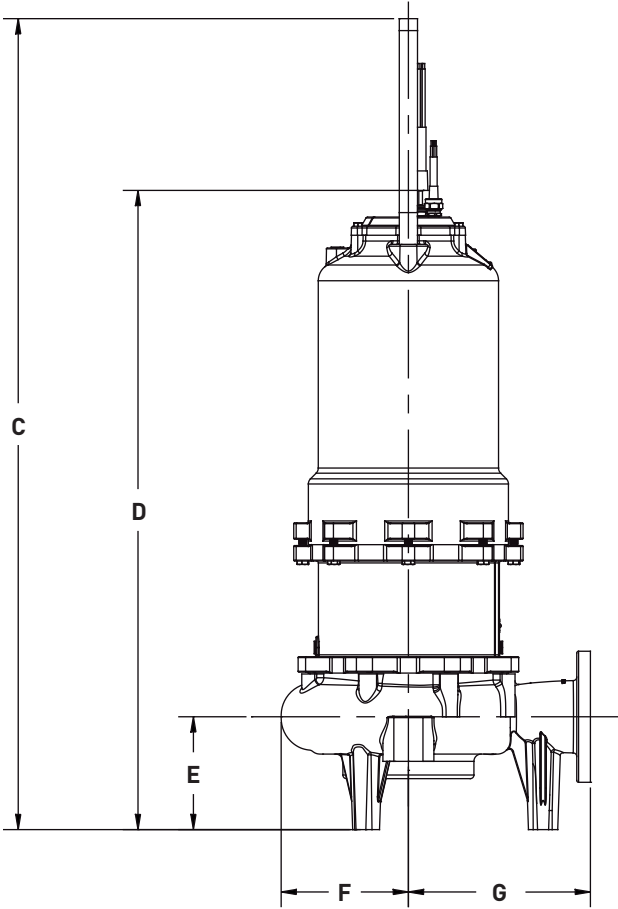

Dimensional Data – S4HV(X)P

	A	B	C	D	E	F	G
S4HV(X)P	12.88	6.44	46.82	35.57	6.50	6.44	12.50

ALL DIMENSIONS IN INCHES
 NOTE: CASTING DIMENSIONS MAY VARY ± 1/8"

Dimensional Data – S4K(X)P

FRAME SIZE: **250**

	A	B	C	D	E	F	G
S4K(X)P	19.20	10.40	55.60	43.84	7.76	9.60	12.96

ALL DIMENSIONS IN INCHES
 NOTE: CASTING DIMENSIONS MAY VARY ± 1/8"

Dimensional Data – S4L(X)P

FRAME SIZE: **250**

	A	B	C	D	E	F	G
S4L(X)P	18.29	9.98	56.06	45.61	7.75	9.13	14.50

ALL DIMENSIONS IN INCHES
NOTE: CASTING DIMENSIONS MAY VARY $\pm 1/8"$

Dimensional Data – S4L(X)P

FRAME SIZE: 280

	A	B	C	D	E	F	G
S4L(X)P	18.29	9.98	57.31	46.86	7.75	9.13	14.50

ALL DIMENSIONS IN INCHES
 NOTE: CASTING DIMENSIONS MAY VARY ± 1/8"

Dimensional Data – S4B(X)P

FRAME SIZE: **250**

	A	B	C	D	E	F	G
S4B(X)P	20.08	10.56	55.20	43.36	7.28	10.08	14.48

ALL DIMENSIONS IN INCHES
 NOTE: CASTING DIMENSIONS MAY VARY ± 1/8"

Dimensional Data – S4B(X)P