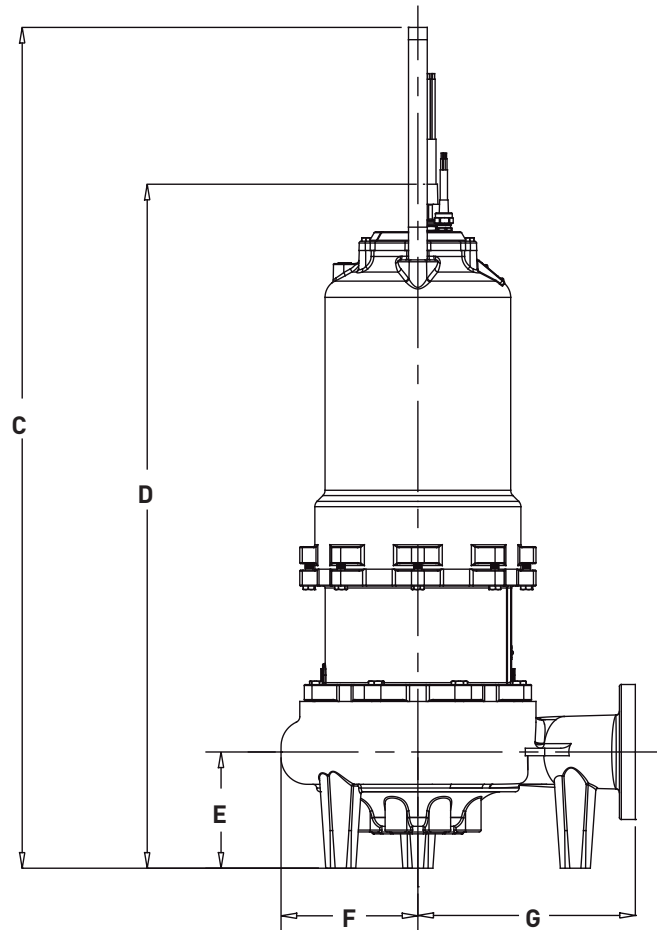

Dimensional Data – S4B(X)P

FRAME SIZE: **250**

	A	B	C	D	E	F	G
S4B(X)P	20.08	10.56	55.20	43.36	7.28	10.08	14.48

ALL DIMENSIONS IN INCHES
 NOTE: CASTING DIMENSIONS MAY VARY ± 1/8"

Dimensional Data – S4B(X)P

FRAME SIZE: 280

	A	B	C	D	E	F	G
S4B(X)P	21.33	11.81	56.45	44.61	8.53	11.33	15.73

ALL DIMENSIONS IN INCHES
 NOTE: CASTING DIMENSIONS MAY VARY ± 1/8"

Dimensional Data – H4Q(X)P

FRAME SIZE: **250**

	A	B	C	D	E	F	G
H4Q(X)P	18.29	9.98	56.06	45.61	7.75	9.13	14.50

ALL DIMENSIONS IN INCHES
 NOTE: CASTING DIMENSIONS MAY VARY ± 1/8"

Dimensional Data – S4LV(X)P

FRAME SIZE: 250

	A	B	C	D	E	F	G
S4LV(X)P	18.29	9.98	56.06	45.61	7.75	8.19	12.50

ALL DIMENSIONS IN INCHES
 NOTE: CASTING DIMENSIONS MAY VARY ± 1/8"

Dimensional Data – S4LV(X)P

FRAME SIZE: **280**

	A	B	C	D	E	F	G
S4LV(X)P	18.29	9.98	57.31	46.86	7.75	8.19	12.50

ALL DIMENSIONS IN INCHES
 NOTE: CASTING DIMENSIONS MAY VARY $\pm 1/8"$

Dimensional Data – S4T(X)P