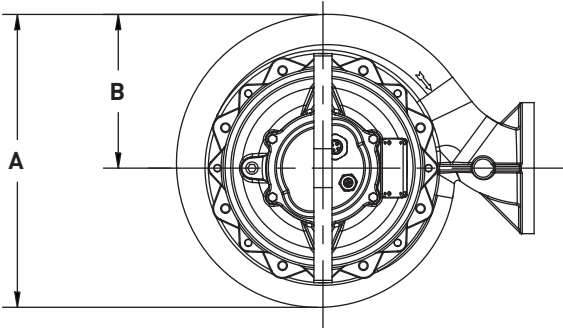

ALL DIMENSIONS IN INCHES
NOTE: CASTING DIMENSIONS MAY VARY $\pm 1/8"$

Dimensional Data – S4L(X)P

FRAME SIZE: 280

	A	B	C	D	E	F	G
S4L(X)P	18.29	9.98	57.31	46.86	7.75	9.13	14.50

ALL DIMENSIONS IN INCHES
 NOTE: CASTING DIMENSIONS MAY VARY ± 1/8"

Dimensional Data – S4B(X)P

FRAME SIZE: **250**

	A	B	C	D	E	F	G
S4B(X)P	20.08	10.56	55.20	43.36	7.28	10.08	14.48

ALL DIMENSIONS IN INCHES
 NOTE: CASTING DIMENSIONS MAY VARY ± 1/8"

Dimensional Data – S4B(X)P

FRAME SIZE: 280

	A	B	C	D	E	F	G
S4B(X)P	21.33	11.81	56.45	44.61	8.53	11.33	15.73

ALL DIMENSIONS IN INCHES
 NOTE: CASTING DIMENSIONS MAY VARY ± 1/8"

Dimensional Data – H4Q(X)P

FRAME SIZE: **250**

	A	B	C	D	E	F	G
H4Q(X)P	18.29	9.98	56.06	45.61	7.75	9.13	14.50

ALL DIMENSIONS IN INCHES
 NOTE: CASTING DIMENSIONS MAY VARY ± 1/8"

Dimensional Data – S4LV(X)P

FRAME SIZE: 250

	A	B	C	D	E	F	G
S4LV(X)P	18.29	9.98	56.06	45.61	7.75	8.19	12.50

ALL DIMENSIONS IN INCHES
 NOTE: CASTING DIMENSIONS MAY VARY ± 1/8"