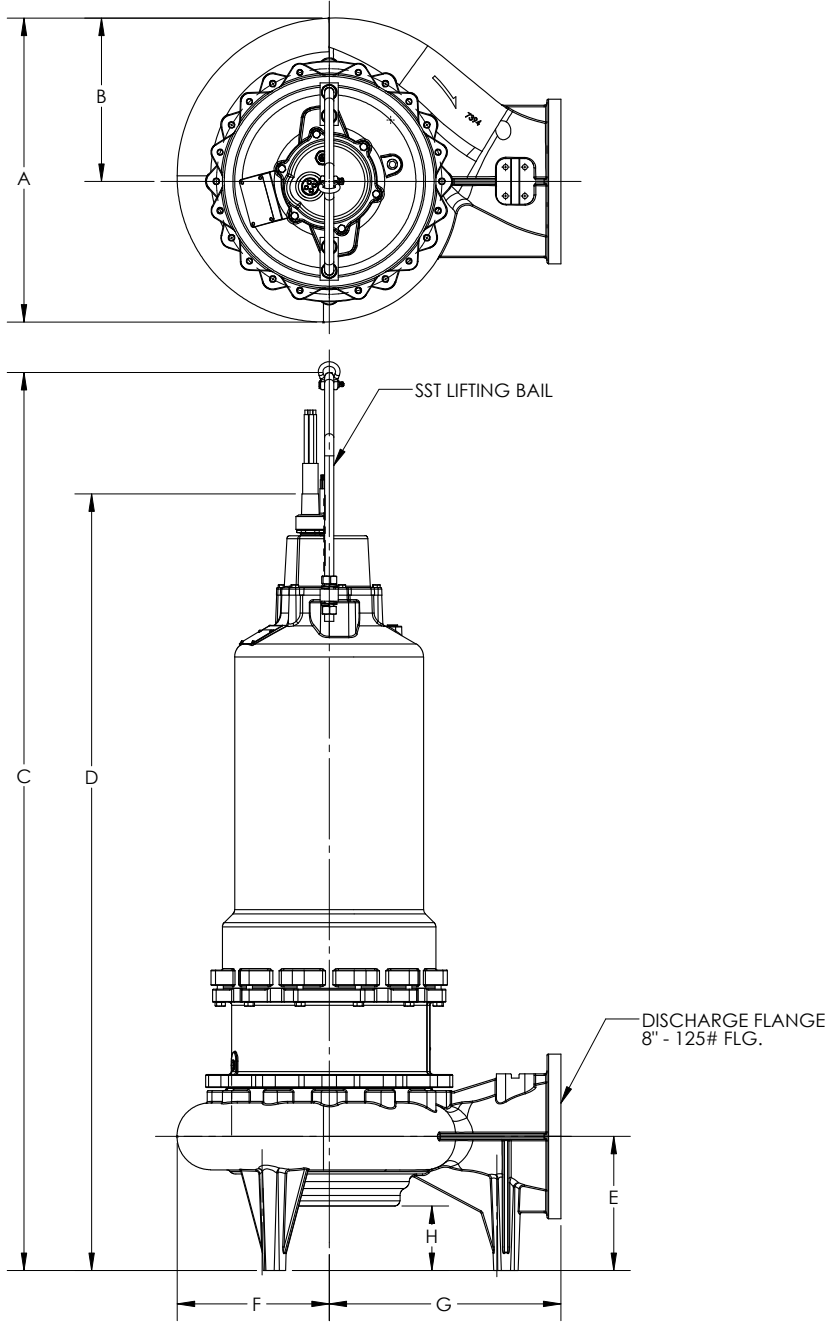

Dimensional Data – S8F(X)P

FRAME SIZE: **280**

	A	B	C	D	E	F	G
S8F(X)P	21.84	12.24	59.21	48.37	10.96	10.88	19.12

ALL DIMENSIONS IN INCHES
 NOTE: CASTING DIMENSIONS MAY VARY ± 1/8"

Dimensional Data – S8L(X)P

FRAME SIZE: **320**

	A	B	C	D	E	F	G	H
S8L(X)P	24-15/16	13-7/16	73-3/4	63-13/16	11	12-1/2	19	5-3/16

ALL DIMENSIONS IN INCHES
 NOTE: CASTING DIMENSIONS MAY VARY ± 1/8"

Dimensional Data – S8L(X)P

FRAME SIZE: **360**

	A	B	C	D	E	F	G	H
S8L(X)P	24-15/16	13-7/16	74-1/4	64	11	12-1/2	19	5-3/16

ALL DIMENSIONS IN INCHES
 NOTE: CASTING DIMENSIONS MAY VARY ± 1/8"

Dimensional Data – S8LA(X)P

FRAME SIZE: 320

	A	B	C	D	E	F	G	H
S8LA(X)P	24-15/16	13-7/16	73-5/8	63-3/4	11	12-1/2	19	5-3/16

ALL DIMENSIONS IN INCHES
 NOTE: CASTING DIMENSIONS MAY VARY ± 1/8"

Dimensional Data – S8LA(X)P

FRAME SIZE: **360**

	A	B	C	D	E	F	G	H
S8LA(X)P	24-15/16	13-7/16	74-1/4	64	11	12-1/2	19	5-3/16

ALL DIMENSIONS IN INCHES
 NOTE: CASTING DIMENSIONS MAY VARY ± 1/8"