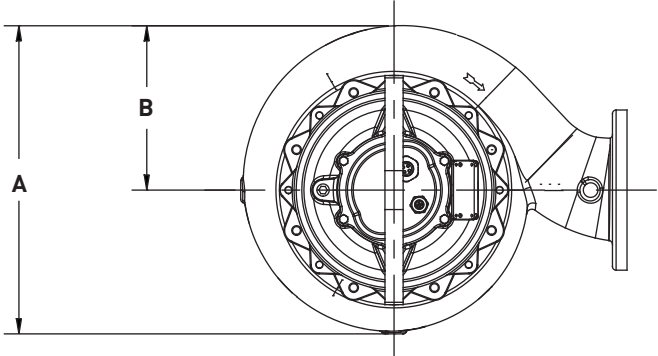

Dimensional Data – S4LV(X)P

FRAME SIZE: **280**

	A	B	C	D	E	F	G
S4LV(X)P	18.29	9.98	57.31	46.86	7.75	8.19	12.50

ALL DIMENSIONS IN INCHES
 NOTE: CASTING DIMENSIONS MAY VARY $\pm 1/8"$

Dimensional Data – S4T(X)P

ALL DIMENSIONS IN INCHES
 NOTE: CASTING DIMENSIONS MAY VARY ± 1/8"

Dimensional Data – S6L(X)P

FRAME SIZE: 250

	A	B	C	D	E	F	G
S6L(X)P	21.52	12.08	55.68	43.92	7.76	10.80	15.04

ALL DIMENSIONS IN INCHES
 NOTE: CASTING DIMENSIONS MAY VARY ± 1/8"

Dimensional Data – S6L(X)P

FRAME SIZE: **280**

	A	B	C	D	E	F	G
S6L(X)P	21.52	12.08	56.93	44.17	7.76	10.80	15.04

ALL DIMENSIONS IN INCHES
 NOTE: CASTING DIMENSIONS MAY VARY $\pm 1/8"$

Dimensional Data – S6A(X)P

FRAME SIZE: **250**

	A	B	C	D	E	F	G
S6A(X)P	21.12	11.20	55.36	43.52	6.96	10.56	16.00

ALL DIMENSIONS IN INCHES
 NOTE: CASTING DIMENSIONS MAY VARY ± 1/8"

Dimensional Data – S6A(X)P

FRAME SIZE: **280**

	A	B	C	D	E	F	G
S6A(X)P	21.12	11.20	56.61	44.77	6.96	10.56	16.00