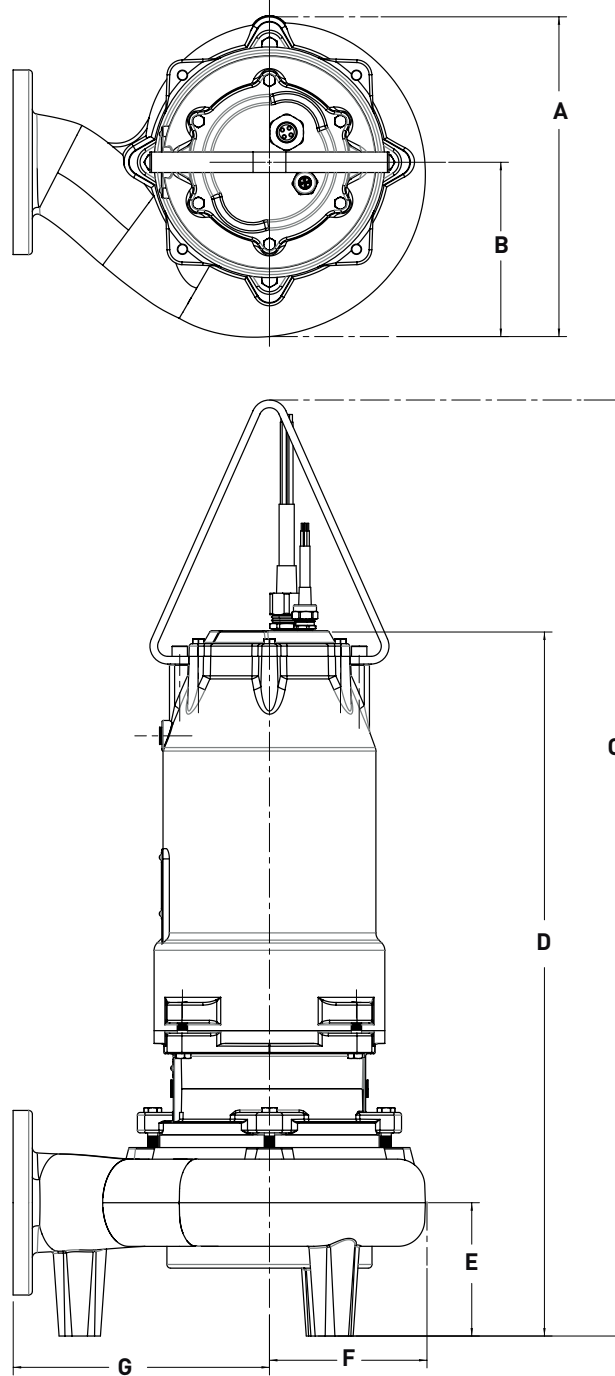

Dimensional Data – H3H(X)P

	A	B	C	D	E	F	G
H3H(X)P	15.60	8.51	46.14	34.89	6.50	7.59	12.25

ALL DIMENSIONS IN INCHES
 NOTE: CASTING DIMENSIONS MAY VARY $\pm 1/8"$

	A	B	C	D	E	F	G
H4H(X)P	15.65	8.50	46.14	34.83	6.50	7.67	12.50

ALL DIMENSIONS IN INCHES
 NOTE: CASTING DIMENSIONS MAY VARY ± 1/8"

Dimensional Data – S4M(X)P

	A	B	C	D	E	F	G
S4M(X)P	14.19	7.88	45.64	34.33	6.50	7.00	12.50

ALL DIMENSIONS IN INCHES
 NOTE: CASTING DIMENSIONS MAY VARY $\pm 1/8"$

Dimensional Data – C4S(X)P

	A	B	C	D	E	F	G
CS4(X)P	13.70	7.25	45.64	34.39	6.50	6.77	12.50

ALL DIMENSIONS IN INCHES
 NOTE: CASTING DIMENSIONS MAY VARY $\pm 1/8"$

Dimensional Data – C4H(X)P

FRAME SIZE: **250**

Dimensional Data – S4HV(X)P

	A	B	C	D	E	F	G
S4HV(X)P	12.88	6.44	46.82	35.57	6.50	6.44	12.50

ALL DIMENSIONS IN INCHES
 NOTE: CASTING DIMENSIONS MAY VARY ± 1/8"

Dimensional Data – S4K(X)P

FRAME SIZE: **250**