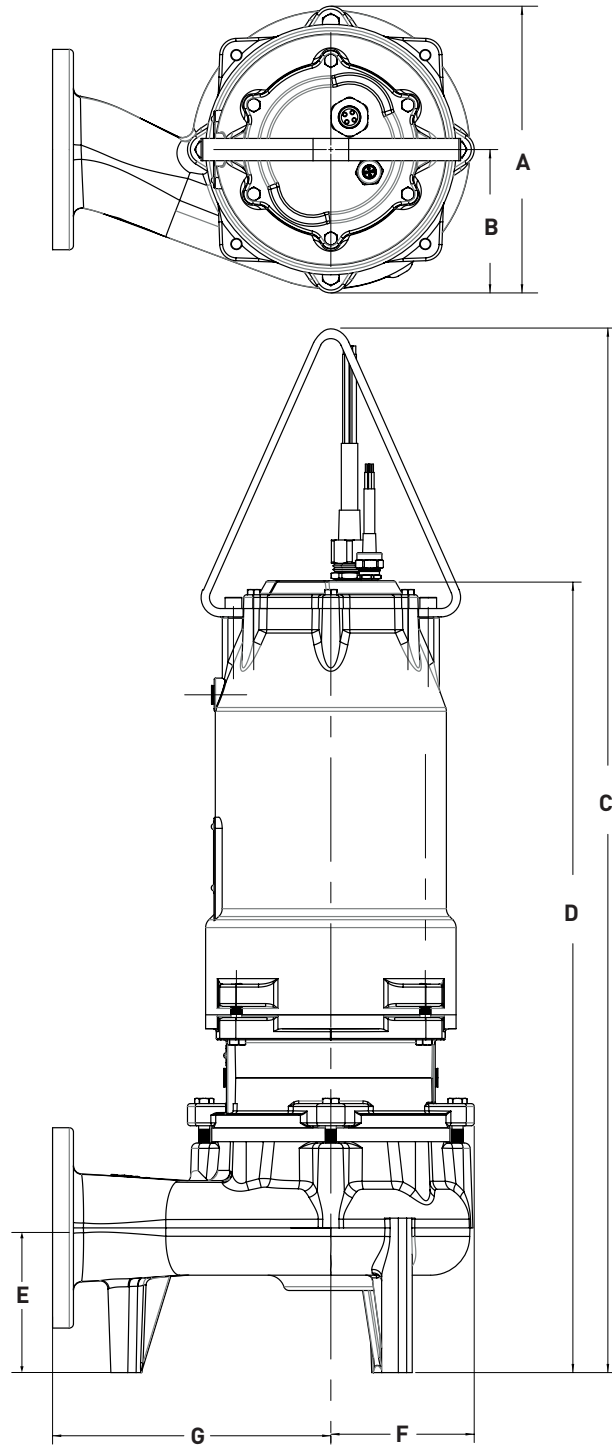

Dimensional Data – C4S(X)P

	A	B	C	D	E	F	G
CS4(X)P	13.70	7.25	45.64	34.39	6.50	6.77	12.50

ALL DIMENSIONS IN INCHES
 NOTE: CASTING DIMENSIONS MAY VARY $\pm 1/8"$

Dimensional Data – C4H(X)P

FRAME SIZE: **250**

	A	B	C	D	E	F	G	H
C4H(X)P	16.6	8.5	53.1	41.3	2.1	8.1	12.5	5.5

ALL DIMENSIONS IN INCHES
 NOTE: CASTING DIMENSIONS MAY VARY ± 1/8"

Dimensional Data – S4P(X)P

	A	B	C	D	E	F	G
S4P(X)P	16.78	8.98	45.64	34.39	8.39	12.50	6.50

ALL DIMENSIONS IN INCHES
 NOTE: CASTING DIMENSIONS MAY VARY ± 1/8"

Dimensional Data – S4MV(X)P

	A	B	C	D	E	F	G
S4MV(X)P	12.88	6.44	46.82	35.51	6.50	6.44	12.50

ALL DIMENSIONS IN INCHES
 NOTE: CASTING DIMENSIONS MAY VARY ± 1/8"

Dimensional Data – S4HV(X)P

	A	B	C	D	E	F	G
S4HV(X)P	12.88	6.44	46.82	35.57	6.50	6.44	12.50

ALL DIMENSIONS IN INCHES
 NOTE: CASTING DIMENSIONS MAY VARY ± 1/8"

Dimensional Data – S4K(X)P

FRAME SIZE: **250**