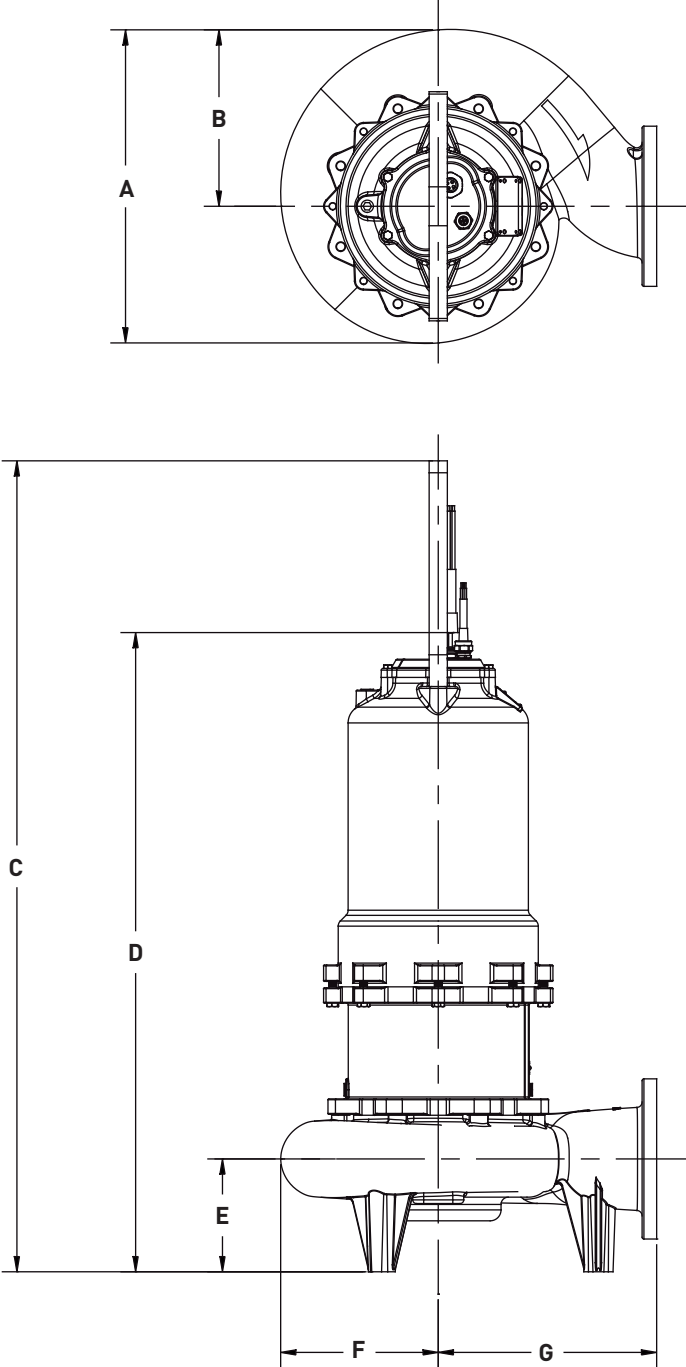

Dimensional Data – S4LV(X)P

FRAME SIZE: **280**

	A	B	C	D	E	F	G
S4LV(X)P	18.29	9.98	57.31	46.86	7.75	8.19	12.50

ALL DIMENSIONS IN INCHES
 NOTE: CASTING DIMENSIONS MAY VARY $\pm 1/8"$

Dimensional Data – S4T(X)P

FRAME SIZE: 320

	A	B	C	D	E	F	G
S4T(X)P	22-1/2	11-3/4	68-13/16	57-7/8	6-5/16	11-1/4	15-1/2

ALL DIMENSIONS IN INCHES
 NOTE: CASTING DIMENSIONS MAY VARY ± 1/8"

Dimensional Data – S4T(X)P

FRAME SIZE: **360**

	A	B	C	D	E	F	G
S4T(X)P	22-1/2	11-3/4	69-5/16	59-1/16	6-5/16	11-1/4	15-1/2

ALL DIMENSIONS IN INCHES
 NOTE: CASTING DIMENSIONS MAY VARY ± 1/8"

Dimensional Data – S6L(X)P

FRAME SIZE: 250

	A	B	C	D	E	F	G
S6L(X)P	21.52	12.08	55.68	43.92	7.76	10.80	15.04

ALL DIMENSIONS IN INCHES
 NOTE: CASTING DIMENSIONS MAY VARY ± 1/8"

Dimensional Data – S6L(X)P

FRAME SIZE: **280**

	A	B	C	D	E	F	G
S6L(X)P	21.52	12.08	56.93	44.17	7.76	10.80	15.04

ALL DIMENSIONS IN INCHES
 NOTE: CASTING DIMENSIONS MAY VARY $\pm 1/8"$

Dimensional Data – S6A(X)P