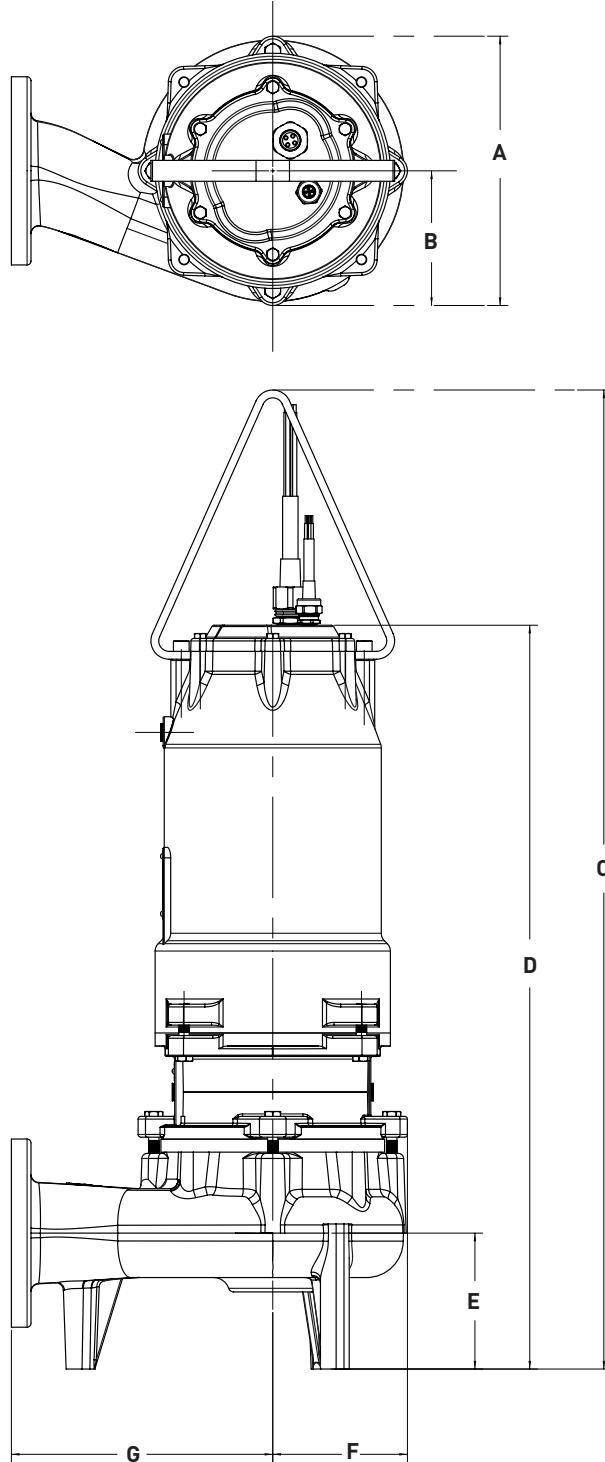

Dimensional Data – C4S(X)P

	A	B	C	D	E	F	G
CS4(X)P	13.70	7.25	45.64	34.39	6.50	6.77	12.50

ALL DIMENSIONS IN INCHES
 NOTE: CASTING DIMENSIONS MAY VARY $\pm 1/8"$

Dimensional Data – C4H(X)P

FRAME SIZE: **250**

	A	B	C	D	E	F	G	H
C4H(X)P	16.6	8.5	53.1	41.3	2.1	8.1	12.5	5.5

ALL DIMENSIONS IN INCHES
 NOTE: CASTING DIMENSIONS MAY VARY ± 1/8"

Dimensional Data – S4P(X)P

	A	B	C	D	E	F	G
S4P(X)P	16.78	8.98	45.64	34.39	8.39	12.50	6.50

ALL DIMENSIONS IN INCHES
 NOTE: CASTING DIMENSIONS MAY VARY ± 1/8"

Dimensional Data – S4MV(X)P

	A	B	C	D	E	F	G
S4MV(X)P	12.88	6.44	46.82	35.51	6.50	6.44	12.50

ALL DIMENSIONS IN INCHES
 NOTE: CASTING DIMENSIONS MAY VARY ± 1/8"

Dimensional Data – S4HV(X)P

	A	B	C	D	E	F	G
S4HV(X)P	12.88	6.44	46.82	35.57	6.50	6.44	12.50

ALL DIMENSIONS IN INCHES
 NOTE: CASTING DIMENSIONS MAY VARY ± 1/8"

Dimensional Data – S4K(X)P

FRAME SIZE: **250**