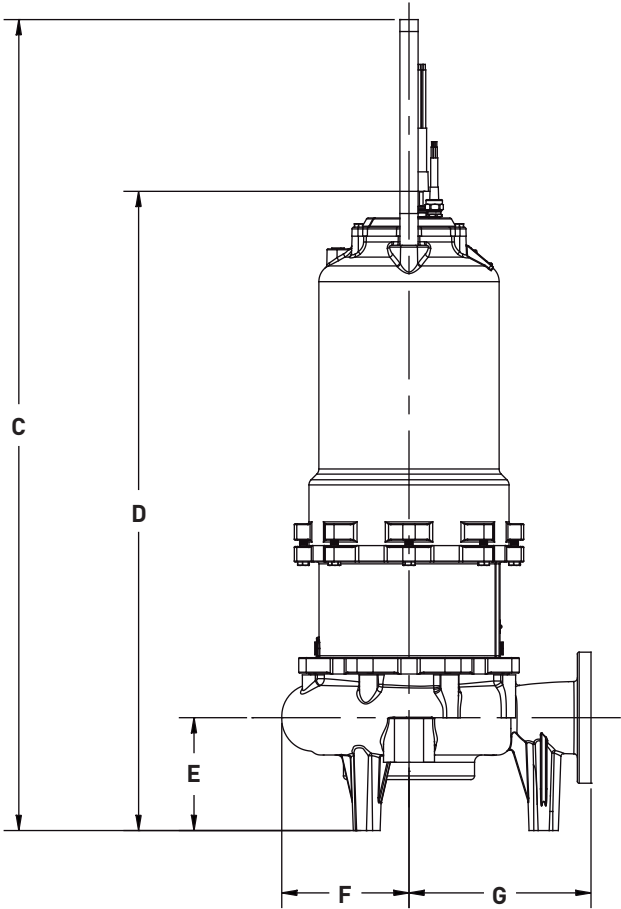

Dimensional Data – S4B(X)P

FRAME SIZE: **250**

	A	B	C	D	E	F	G
S4B(X)P	20.08	10.56	55.20	43.36	7.28	10.08	14.48

ALL DIMENSIONS IN INCHES
 NOTE: CASTING DIMENSIONS MAY VARY ± 1/8"

Dimensional Data – S4B(X)P

FRAME SIZE: 280

	A	B	C	D	E	F	G
S4B(X)P	21.33	11.81	56.45	44.61	8.53	11.33	15.73

ALL DIMENSIONS IN INCHES
 NOTE: CASTING DIMENSIONS MAY VARY ± 1/8"

Dimensional Data – H4Q(X)P

FRAME SIZE: **250**

	A	B	C	D	E	F	G
H4Q(X)P	18.29	9.98	56.06	45.61	7.75	9.13	14.50

ALL DIMENSIONS IN INCHES
 NOTE: CASTING DIMENSIONS MAY VARY ± 1/8"

Dimensional Data – S4LV(X)P

FRAME SIZE: 250

	A	B	C	D	E	F	G
S4LV(X)P	18.29	9.98	56.06	45.61	7.75	8.19	12.50

ALL DIMENSIONS IN INCHES
 NOTE: CASTING DIMENSIONS MAY VARY ± 1/8"

Dimensional Data – S4LV(X)P

FRAME SIZE: **280**

	A	B	C	D	E	F	G
S4LV(X)P	18.29	9.98	57.31	46.86	7.75	8.19	12.50

ALL DIMENSIONS IN INCHES
 NOTE: CASTING DIMENSIONS MAY VARY $\pm 1/8"$

Dimensional Data – S4T(X)P