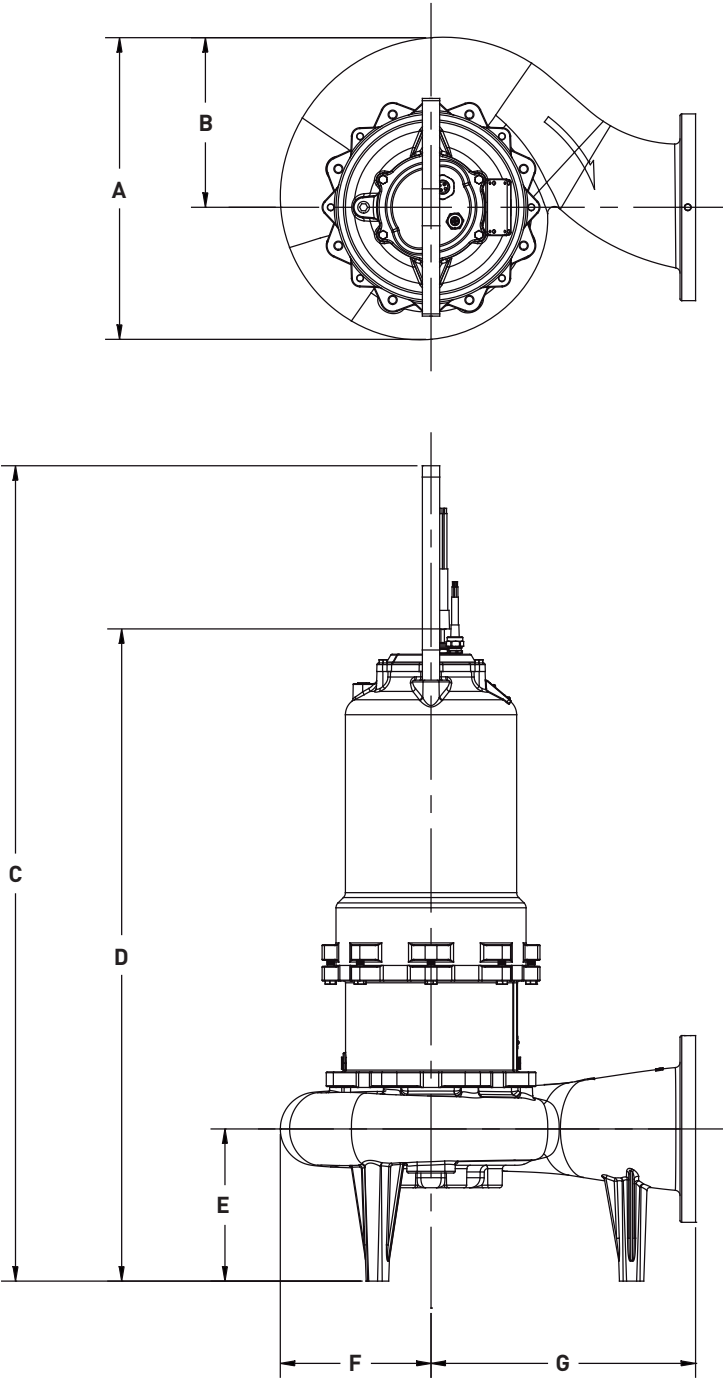

Dimensional Data – S8F(X)P

FRAME SIZE: 250

	A	B	C	D	E	F	G
S8F(X)P	21.84	12.24	58.96	47.12	10.96	10.88	19.12

ALL DIMENSIONS IN INCHES
NOTE: CASTING DIMENSIONS MAY VARY ± 1/8"