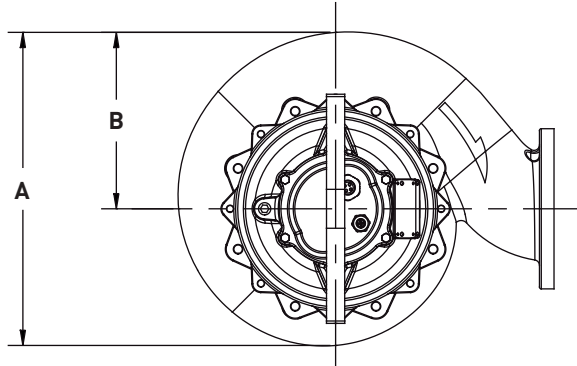

Dimensional Data – S4LV(X)P

FRAME SIZE: **280**

	A	B	C	D	E	F	G
S4LV(X)P	18.29	9.98	57.31	46.86	7.75	8.19	12.50

ALL DIMENSIONS IN INCHES
 NOTE: CASTING DIMENSIONS MAY VARY $\pm 1/8"$

Dimensional Data – S4T(X)P

FRAME SIZE: 320

	A	B	C	D	E	F	G
S4T(X)P	22-1/2	11-3/4	68-13/16	57-7/8	6-5/16	11-1/4	15-1/2

ALL DIMENSIONS IN INCHES
 NOTE: CASTING DIMENSIONS MAY VARY ± 1/8"

Dimensional Data – S4T(X)P

FRAME SIZE: **360**

	A	B	C	D	E	F	G
S4T(X)P	22-1/2	11-3/4	69-5/16	59-1/16	6-5/16	11-1/4	15-1/2

ALL DIMENSIONS IN INCHES
 NOTE: CASTING DIMENSIONS MAY VARY ± 1/8"

Dimensional Data – S6L(X)P

FRAME SIZE: 250

	A	B	C	D	E	F	G
S6L(X)P	21.52	12.08	55.68	43.92	7.76	10.80	15.04

ALL DIMENSIONS IN INCHES
 NOTE: CASTING DIMENSIONS MAY VARY ± 1/8"

Dimensional Data – S6L(X)P

FRAME SIZE: **280**

	A	B	C	D	E	F	G
S6L(X)P	21.52	12.08	56.93	44.17	7.76	10.80	15.04

ALL DIMENSIONS IN INCHES
 NOTE: CASTING DIMENSIONS MAY VARY $\pm 1/8"$

Dimensional Data – S6A(X)P