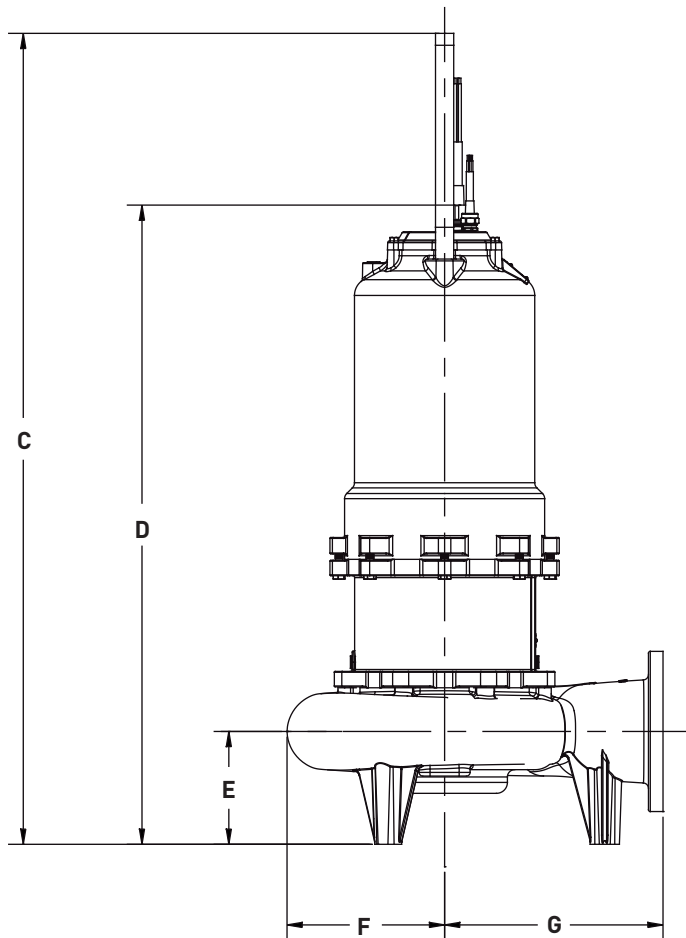

Dimensional Data – S4LV(X)P

FRAME SIZE: **280**

	A	B	C	D	E	F	G
S4LV(X)P	18.29	9.98	57.31	46.86	7.75	8.19	12.50

ALL DIMENSIONS IN INCHES
 NOTE: CASTING DIMENSIONS MAY VARY $\pm 1/8"$

Dimensional Data – S4T(X)P

ALL DIMENSIONS IN INCHES
 NOTE: CASTING DIMENSIONS MAY VARY ± 1/8"

Dimensional Data – S6L(X)P

FRAME SIZE: 250

	A	B	C	D	E	F	G
S6L(X)P	21.52	12.08	55.68	43.92	7.76	10.80	15.04

ALL DIMENSIONS IN INCHES
 NOTE: CASTING DIMENSIONS MAY VARY ± 1/8"

Dimensional Data – S6L(X)P

FRAME SIZE: **280**

	A	B	C	D	E	F	G
S6L(X)P	21.52	12.08	56.93	44.17	7.76	10.80	15.04

ALL DIMENSIONS IN INCHES
 NOTE: CASTING DIMENSIONS MAY VARY $\pm 1/8"$

Dimensional Data – S6A(X)P

FRAME SIZE: **250**

	A	B	C	D	E	F	G
S6A(X)P	21.12	11.20	55.36	43.52	6.96	10.56	16.00

ALL DIMENSIONS IN INCHES
 NOTE: CASTING DIMENSIONS MAY VARY ± 1/8"

Dimensional Data – S6A(X)P

FRAME SIZE: **280**

	A	B	C	D	E	F	G
S6A(X)P	21.12	11.20	56.61	44.77	6.96	10.56	16.00