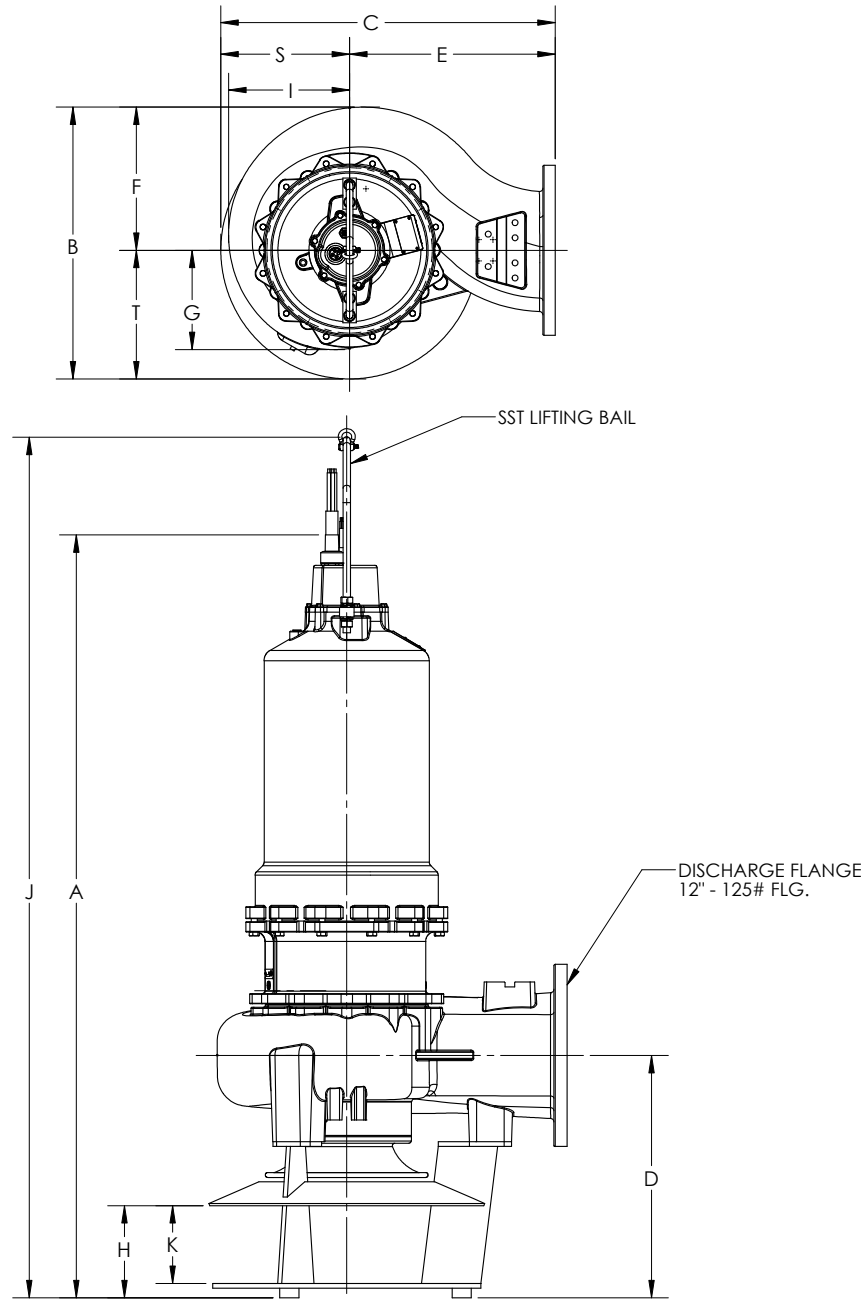

	A	B	C	D	E	F	G	H
S8L(X)P	24-15/16	13-7/16	74-1/4	64	11	12-1/2	19	5-3/16

ALL DIMENSIONS IN INCHES
 NOTE: CASTING DIMENSIONS MAY VARY ± 1/8"

Dimensional Data – S8LA(X)P

FRAME SIZE: 320

	A	B	C	D	E	F	G	H
S8LA(X)P	24-15/16	13-7/16	73-5/8	63-3/4	11	12-1/2	19	5-3/16

ALL DIMENSIONS IN INCHES
 NOTE: CASTING DIMENSIONS MAY VARY ± 1/8"

Dimensional Data – S8LA(X)P

FRAME SIZE: **360**

	A	B	C	D	E	F	G	H
S8LA(X)P	24-15/16	13-7/16	74-1/4	64	11	12-1/2	19	5-3/16

ALL DIMENSIONS IN INCHES
 NOTE: CASTING DIMENSIONS MAY VARY ± 1/8"

Dimensional Data – S12L(X)P

FRAME SIZE: 320

	A	B	C	D	E	F	G	H	I	J	K	S	T
S12L(X)P	79-3/8	30-1/16	37	25-5/16	23	16-1/16	11-3/16	9-5/8	13-9/16	89-3/8	8-1/8	14	14

ALL DIMENSIONS IN INCHES
 NOTE: CASTING DIMENSIONS MAY VARY ± 1/8"

Dimensional Data – S12L(X)P

FRAME SIZE: **360**

	A	B	C	D	E	F	G	H	I	J	K	S	T
S12L(X)P	79-5/8	30-1/16	37	25-5/16	23	16-1/16	11-3/16	9-5/8	13-9/16	89-7/8	8-1/8	14	14

ALL DIMENSIONS IN INCHES

NOTE: CASTING DIMENSIONS MAY VARY ± 1/8"