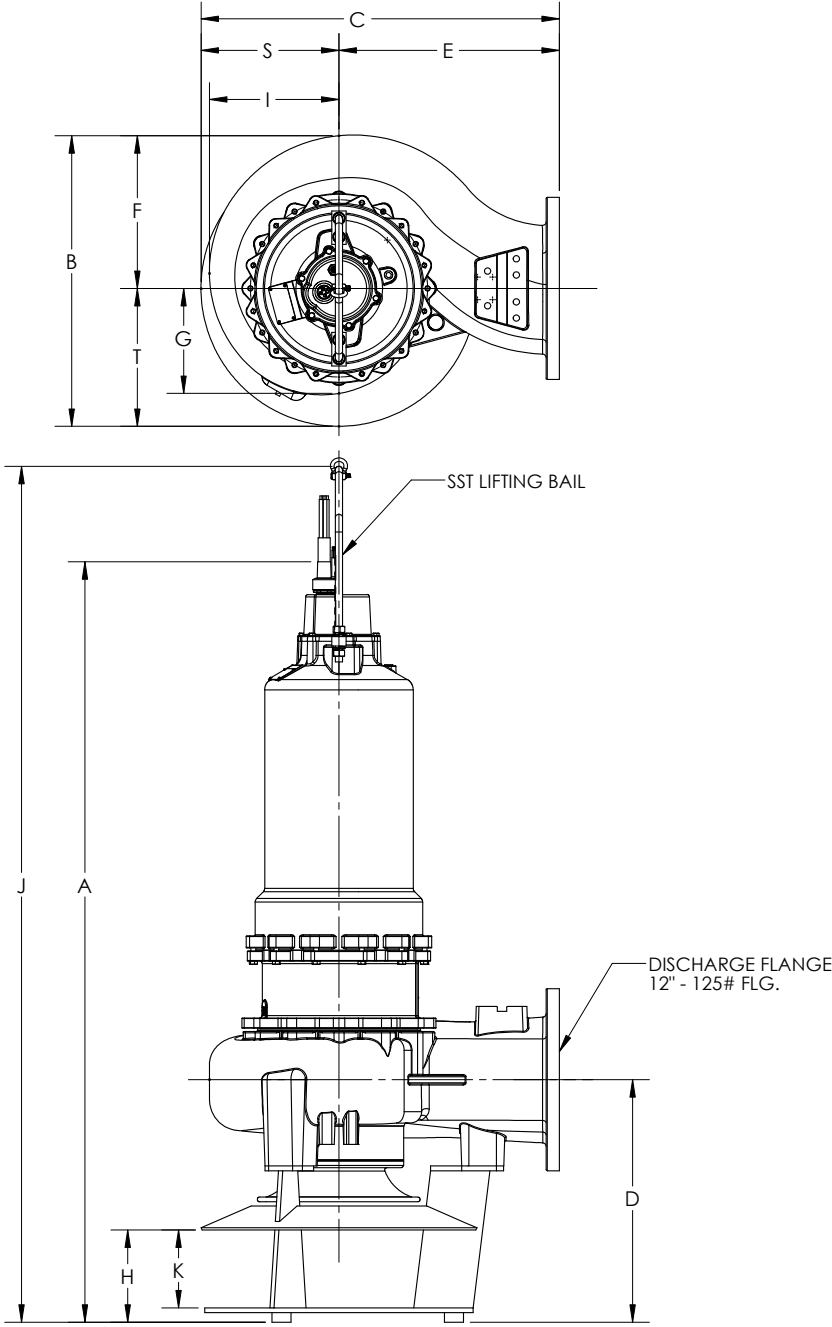

FRAME SIZE: **320**

	A	B	C	D	E	F	G	H
S8L(X)P	24-15/16	13-7/16	73-3/4	63-13/16	11	12-1/2	19	5-3/16

ALL DIMENSIONS IN INCHES
 NOTE: CASTING DIMENSIONS MAY VARY ± 1/8"

Dimensional Data – S8L(X)P

FRAME SIZE: **360**

	A	B	C	D	E	F	G	H
S8L(X)P	24-15/16	13-7/16	74-1/4	64	11	12-1/2	19	5-3/16

ALL DIMENSIONS IN INCHES
 NOTE: CASTING DIMENSIONS MAY VARY ± 1/8"

Dimensional Data – S8LA(X)P

FRAME SIZE: 320

	A	B	C	D	E	F	G	H
S8LA(X)P	24-15/16	13-7/16	73-5/8	63-3/4	11	12-1/2	19	5-3/16

ALL DIMENSIONS IN INCHES
 NOTE: CASTING DIMENSIONS MAY VARY ± 1/8"

Dimensional Data – S8LA(X)P

FRAME SIZE: **360**

	A	B	C	D	E	F	G	H
S8LA(X)P	24-15/16	13-7/16	74-1/4	64	11	12-1/2	19	5-3/16

ALL DIMENSIONS IN INCHES
 NOTE: CASTING DIMENSIONS MAY VARY ± 1/8"

Dimensional Data – S12L(X)P

FRAME SIZE: 320

	A	B	C	D	E	F	G	H	I	J	K	S	T
S12L(X)P	79-3/8	30-1/16	37	25-5/16	23	16-1/16	11-3/16	9-5/8	13-9/16	89-3/8	8-1/8	14	14

ALL DIMENSIONS IN INCHES
 NOTE: CASTING DIMENSIONS MAY VARY ± 1/8"