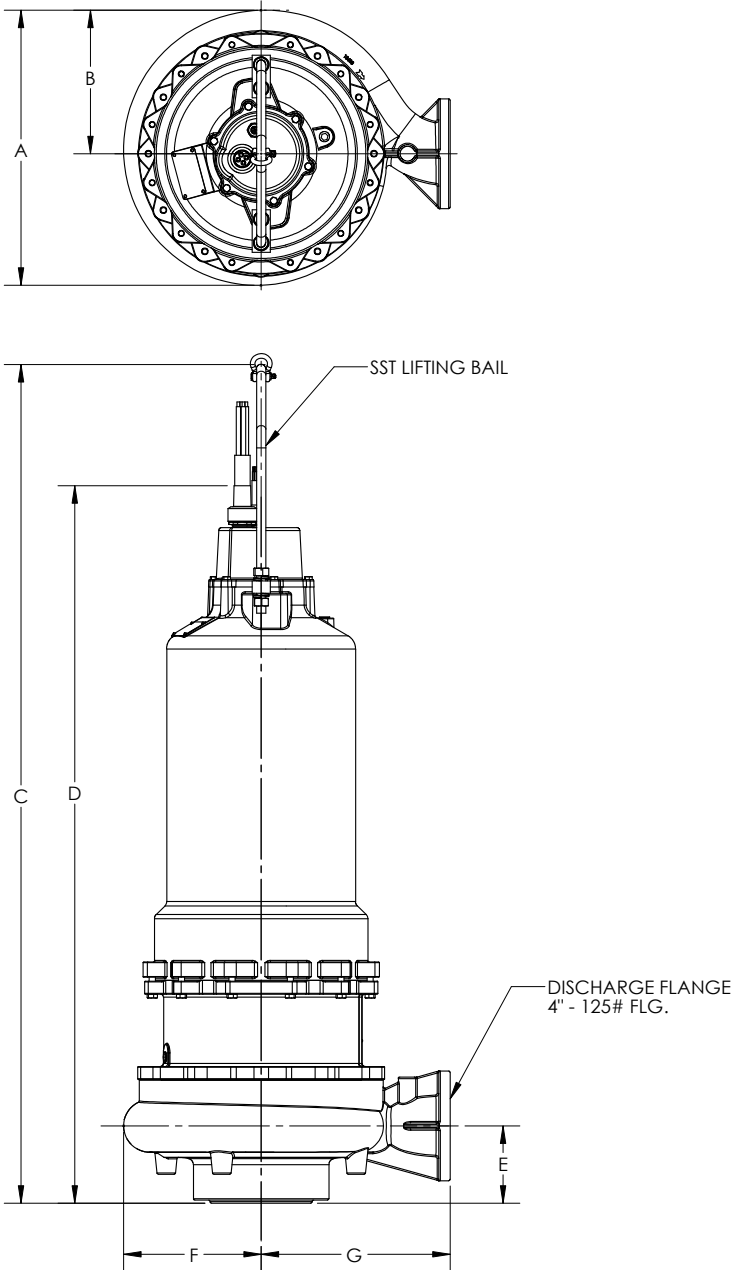

ALL DIMENSIONS IN INCHES
 NOTE: CASTING DIMENSIONS MAY VARY ± 1/8"

Dimensional Data – S4LV(X)P

FRAME SIZE: 250

	A	B	C	D	E	F	G
S4LV(X)P	18.29	9.98	56.06	45.61	7.75	8.19	12.50

ALL DIMENSIONS IN INCHES
 NOTE: CASTING DIMENSIONS MAY VARY ± 1/8"

Dimensional Data – S4LV(X)P

FRAME SIZE: **280**

	A	B	C	D	E	F	G
S4LV(X)P	18.29	9.98	57.31	46.86	7.75	8.19	12.50

ALL DIMENSIONS IN INCHES
 NOTE: CASTING DIMENSIONS MAY VARY $\pm 1/8"$

Dimensional Data – S4T(X)P

FRAME SIZE: 320

	A	B	C	D	E	F	G
S4T(X)P	22-1/2	11-3/4	68-13/16	57-7/8	6-5/16	11-1/4	15-1/2

ALL DIMENSIONS IN INCHES
 NOTE: CASTING DIMENSIONS MAY VARY ± 1/8"

Dimensional Data – S4T(X)P

FRAME SIZE: **360**

	A	B	C	D	E	F	G
S4T(X)P	22-1/2	11-3/4	69-5/16	59-1/16	6-5/16	11-1/4	15-1/2

ALL DIMENSIONS IN INCHES
 NOTE: CASTING DIMENSIONS MAY VARY ± 1/8"

Dimensional Data – S6L(X)P

FRAME SIZE: 250

	A	B	C	D	E	F	G
S6L(X)P	21.52	12.08	55.68	43.92	7.76	10.80	15.04

ALL DIMENSIONS IN INCHES
 NOTE: CASTING DIMENSIONS MAY VARY ± 1/8"