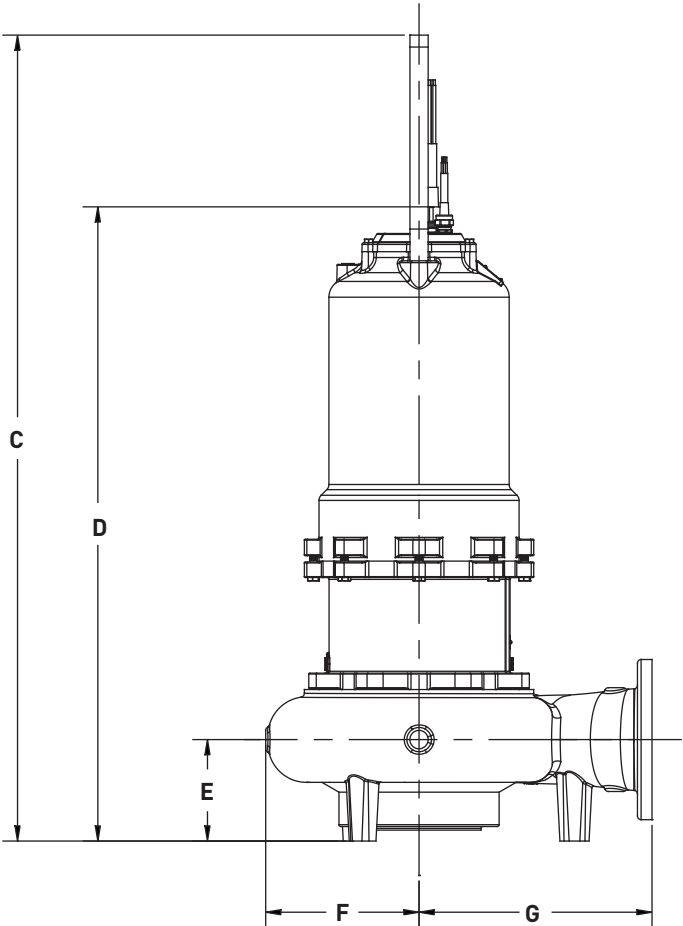

Dimensional Data – S4LV(X)P

FRAME SIZE: **280**

	A	B	C	D	E	F	G
S4LV(X)P	18.29	9.98	57.31	46.86	7.75	8.19	12.50

ALL DIMENSIONS IN INCHES
 NOTE: CASTING DIMENSIONS MAY VARY $\pm 1/8"$

Dimensional Data – S4T(X)P

ALL DIMENSIONS IN INCHES
 NOTE: CASTING DIMENSIONS MAY VARY ± 1/8"

Dimensional Data – S6L(X)P

FRAME SIZE: 250

	A	B	C	D	E	F	G
S6L(X)P	21.52	12.08	55.68	43.92	7.76	10.80	15.04

ALL DIMENSIONS IN INCHES
 NOTE: CASTING DIMENSIONS MAY VARY ± 1/8"

Dimensional Data – S6L(X)P

FRAME SIZE: **280**

	A	B	C	D	E	F	G
S6L(X)P	21.52	12.08	56.93	44.17	7.76	10.80	15.04

ALL DIMENSIONS IN INCHES
 NOTE: CASTING DIMENSIONS MAY VARY $\pm 1/8"$

Dimensional Data – S6A(X)P

FRAME SIZE: **250**

	A	B	C	D	E	F	G
S6A(X)P	21.12	11.20	55.36	43.52	6.96	10.56	16.00

ALL DIMENSIONS IN INCHES
 NOTE: CASTING DIMENSIONS MAY VARY ± 1/8"

Dimensional Data – S6A(X)P

FRAME SIZE: **280**

	A	B	C	D	E	F	G
S6A(X)P	21.12	11.20	56.61	44.77	6.96	10.56	16.00