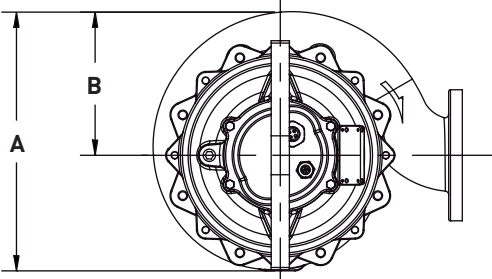

Dimensional Data – S4HV(X)P

	A	B	C	D	E	F	G
S4HV(X)P	12.88	6.44	46.82	35.57	6.50	6.44	12.50

ALL DIMENSIONS IN INCHES
 NOTE: CASTING DIMENSIONS MAY VARY ± 1/8"

Dimensional Data – S4K(X)P

FRAME SIZE: **250**

	A	B	C	D	E	F	G
S4K(X)P	19.20	10.40	55.60	43.84	7.76	9.60	12.96

ALL DIMENSIONS IN INCHES
 NOTE: CASTING DIMENSIONS MAY VARY ± 1/8"

Dimensional Data – S4L(X)P

FRAME SIZE: **250**

	A	B	C	D	E	F	G
S4L(X)P	18.29	9.98	56.06	45.61	7.75	9.13	14.50

ALL DIMENSIONS IN INCHES
NOTE: CASTING DIMENSIONS MAY VARY $\pm 1/8"$

Dimensional Data – S4L(X)P

FRAME SIZE: 280

	A	B	C	D	E	F	G
S4L(X)P	18.29	9.98	57.31	46.86	7.75	9.13	14.50

ALL DIMENSIONS IN INCHES
 NOTE: CASTING DIMENSIONS MAY VARY ± 1/8"

Dimensional Data – S4B(X)P

FRAME SIZE: **250**

	A	B	C	D	E	F	G
S4B(X)P	20.08	10.56	55.20	43.36	7.28	10.08	14.48

ALL DIMENSIONS IN INCHES
 NOTE: CASTING DIMENSIONS MAY VARY ± 1/8"

Dimensional Data – S4B(X)P