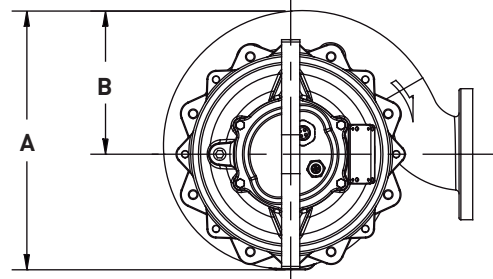

ALL DIMENSIONS IN INCHES
 NOTE: CASTING DIMENSIONS MAY VARY ± 1/8"

Dimensional Data – S4MV(X)P

	A	B	C	D	E	F	G
S4MV(X)P	12.88	6.44	46.82	35.51	6.50	6.44	12.50

ALL DIMENSIONS IN INCHES
 NOTE: CASTING DIMENSIONS MAY VARY ± 1/8"

Dimensional Data – S4HV(X)P

	A	B	C	D	E	F	G
S4HV(X)P	12.88	6.44	46.82	35.57	6.50	6.44	12.50

ALL DIMENSIONS IN INCHES
 NOTE: CASTING DIMENSIONS MAY VARY ± 1/8"

Dimensional Data – S4K(X)P

FRAME SIZE: **250**

	A	B	C	D	E	F	G
S4K(X)P	19.20	10.40	55.60	43.84	7.76	9.60	12.96

ALL DIMENSIONS IN INCHES
 NOTE: CASTING DIMENSIONS MAY VARY ± 1/8"

Dimensional Data – S4L(X)P

FRAME SIZE: **250**

	A	B	C	D	E	F	G
S4L(X)P	18.29	9.98	56.06	45.61	7.75	9.13	14.50

ALL DIMENSIONS IN INCHES
NOTE: CASTING DIMENSIONS MAY VARY $\pm 1/8"$

Dimensional Data – S4L(X)P

FRAME SIZE: 280

	A	B	C	D	E	F	G
S4L(X)P	18.29	9.98	57.31	46.86	7.75	9.13	14.50

ALL DIMENSIONS IN INCHES
 NOTE: CASTING DIMENSIONS MAY VARY ± 1/8"