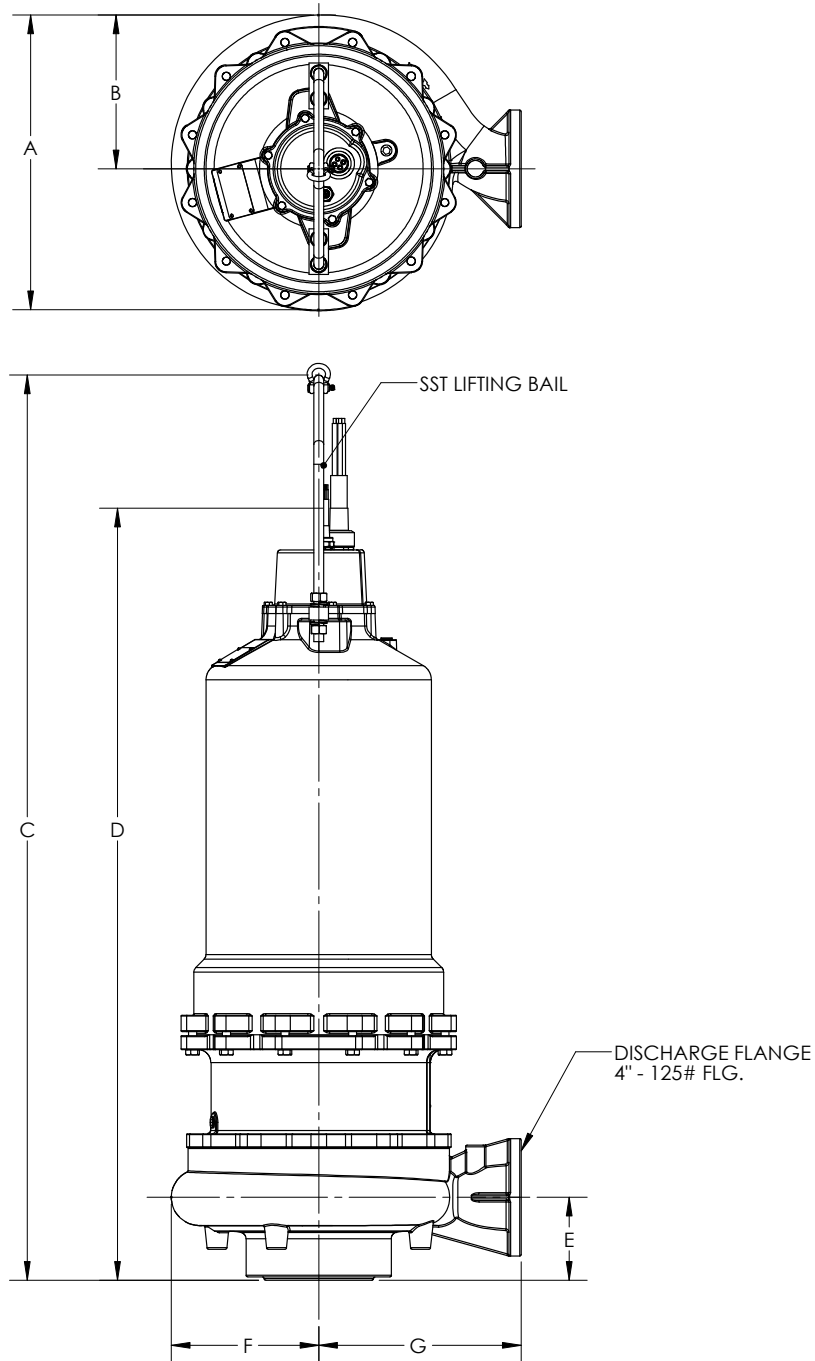

Dimensional Data – S4LV(X)P

FRAME SIZE: **280**

	A	B	C	D	E	F	G
S4LV(X)P	18.29	9.98	57.31	46.86	7.75	8.19	12.50

ALL DIMENSIONS IN INCHES
 NOTE: CASTING DIMENSIONS MAY VARY $\pm 1/8"$

Dimensional Data – S4T(X)P

FRAME SIZE: 320

	A	B	C	D	E	F	G
S4T(X)P	22-1/2	11-3/4	68-13/16	57-7/8	6-5/16	11-1/4	15-1/2

ALL DIMENSIONS IN INCHES
 NOTE: CASTING DIMENSIONS MAY VARY ± 1/8"

Dimensional Data – S4T(X)P

FRAME SIZE: **360**

	A	B	C	D	E	F	G
S4T(X)P	22-1/2	11-3/4	69-5/16	59-1/16	6-5/16	11-1/4	15-1/2

ALL DIMENSIONS IN INCHES
 NOTE: CASTING DIMENSIONS MAY VARY ± 1/8"

Dimensional Data – S6L(X)P

FRAME SIZE: 250

	A	B	C	D	E	F	G
S6L(X)P	21.52	12.08	55.68	43.92	7.76	10.80	15.04

ALL DIMENSIONS IN INCHES
 NOTE: CASTING DIMENSIONS MAY VARY ± 1/8"

Dimensional Data – S6L(X)P

FRAME SIZE: **280**

	A	B	C	D	E	F	G
S6L(X)P	21.52	12.08	56.93	44.17	7.76	10.80	15.04

ALL DIMENSIONS IN INCHES
 NOTE: CASTING DIMENSIONS MAY VARY $\pm 1/8"$

Dimensional Data – S6A(X)P