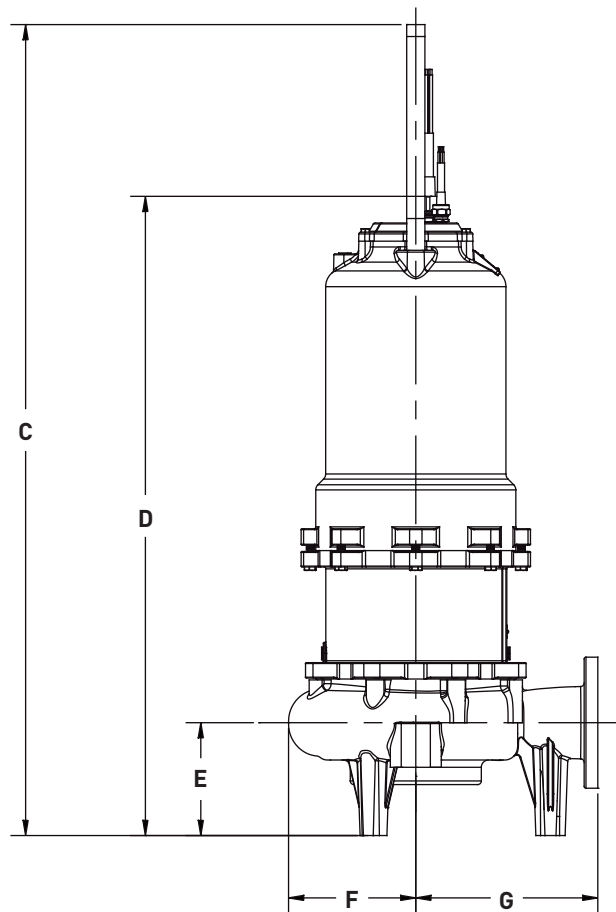

ALL DIMENSIONS IN INCHES
 NOTE: CASTING DIMENSIONS MAY VARY ± 1/8"

Dimensional Data – S4MV(X)P

	A	B	C	D	E	F	G
S4MV(X)P	12.88	6.44	46.82	35.51	6.50	6.44	12.50

ALL DIMENSIONS IN INCHES
 NOTE: CASTING DIMENSIONS MAY VARY ± 1/8"

Dimensional Data – S4HV(X)P

	A	B	C	D	E	F	G
S4HV(X)P	12.88	6.44	46.82	35.57	6.50	6.44	12.50

ALL DIMENSIONS IN INCHES
 NOTE: CASTING DIMENSIONS MAY VARY ± 1/8"

Dimensional Data – S4K(X)P

FRAME SIZE: **250**

	A	B	C	D	E	F	G
S4K(X)P	19.20	10.40	55.60	43.84	7.76	9.60	12.96

ALL DIMENSIONS IN INCHES
 NOTE: CASTING DIMENSIONS MAY VARY ± 1/8"

Dimensional Data – S4L(X)P

FRAME SIZE: **250**

	A	B	C	D	E	F	G
S4L(X)P	18.29	9.98	56.06	45.61	7.75	9.13	14.50

ALL DIMENSIONS IN INCHES
NOTE: CASTING DIMENSIONS MAY VARY $\pm 1/8"$

Dimensional Data – S4L(X)P

FRAME SIZE: 280

	A	B	C	D	E	F	G
S4L(X)P	18.29	9.98	57.31	46.86	7.75	9.13	14.50

ALL DIMENSIONS IN INCHES
 NOTE: CASTING DIMENSIONS MAY VARY ± 1/8"