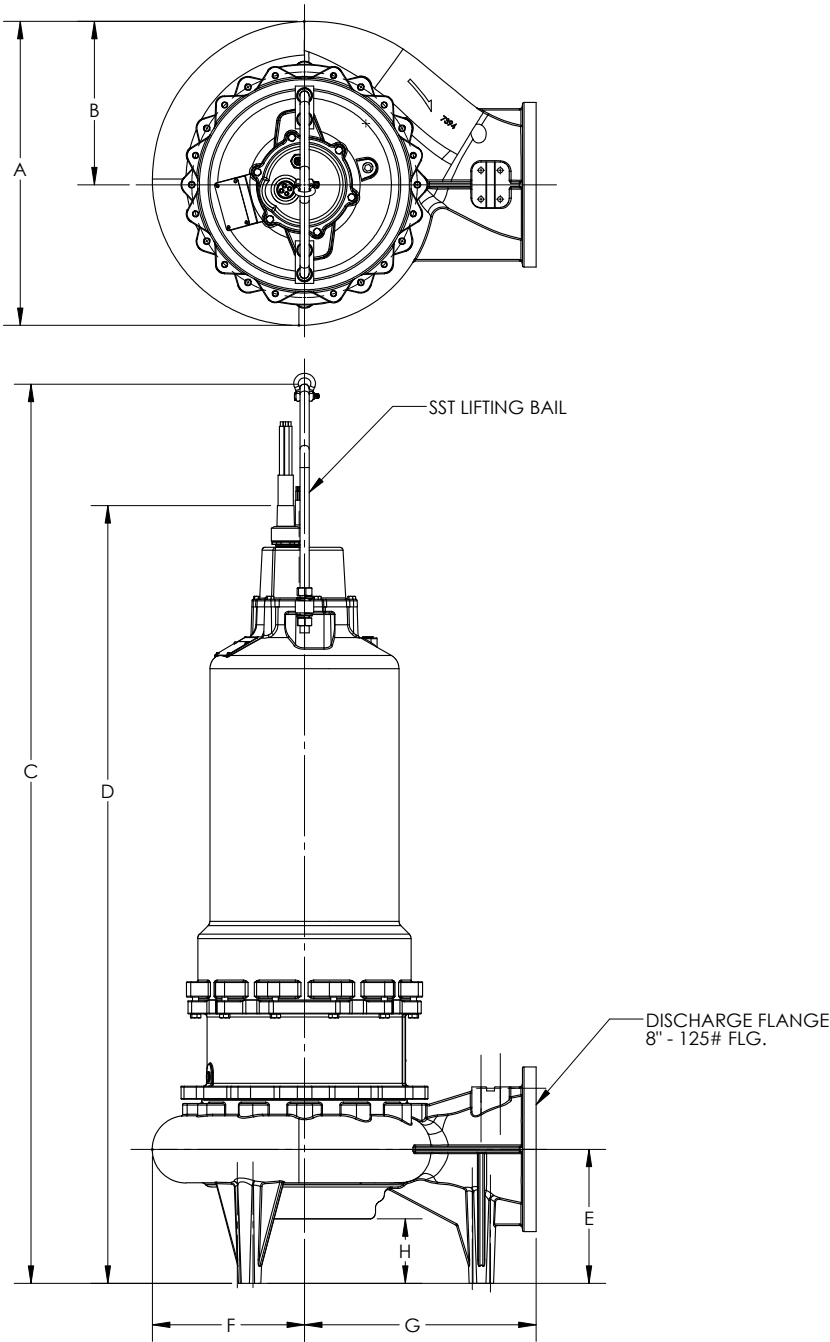

Dimensional Data – S6L(X)P

FRAME SIZE: **280**

	A	B	C	D	E	F	G
S6L(X)P	21.52	12.08	56.93	44.17	7.76	10.80	15.04

ALL DIMENSIONS IN INCHES
 NOTE: CASTING DIMENSIONS MAY VARY $\pm 1/8"$

Dimensional Data – S6A(X)P

FRAME SIZE: **250**

	A	B	C	D	E	F	G
S6A(X)P	21.12	11.20	55.36	43.52	6.96	10.56	16.00

ALL DIMENSIONS IN INCHES
 NOTE: CASTING DIMENSIONS MAY VARY ± 1/8"

Dimensional Data – S6A(X)P

FRAME SIZE: **280**

	A	B	C	D	E	F	G
S6A(X)P	21.12	11.20	56.61	44.77	6.96	10.56	16.00

Dimensional Data – S8F(X)P

FRAME SIZE: **280**

	A	B	C	D	E	F	G
S8F(X)P	21.84	12.24	59.21	48.37	10.96	10.88	19.12

ALL DIMENSIONS IN INCHES
 NOTE: CASTING DIMENSIONS MAY VARY ± 1/8"

Dimensional Data – S8L(X)P

FRAME SIZE: **320**

	A	B	C	D	E	F	G	H
S8L(X)P	24-15/16	13-7/16	73-3/4	63-13/16	11	12-1/2	19	5-3/16

ALL DIMENSIONS IN INCHES
 NOTE: CASTING DIMENSIONS MAY VARY ± 1/8"

Dimensional Data – S8L(X)P

FRAME SIZE: **360**