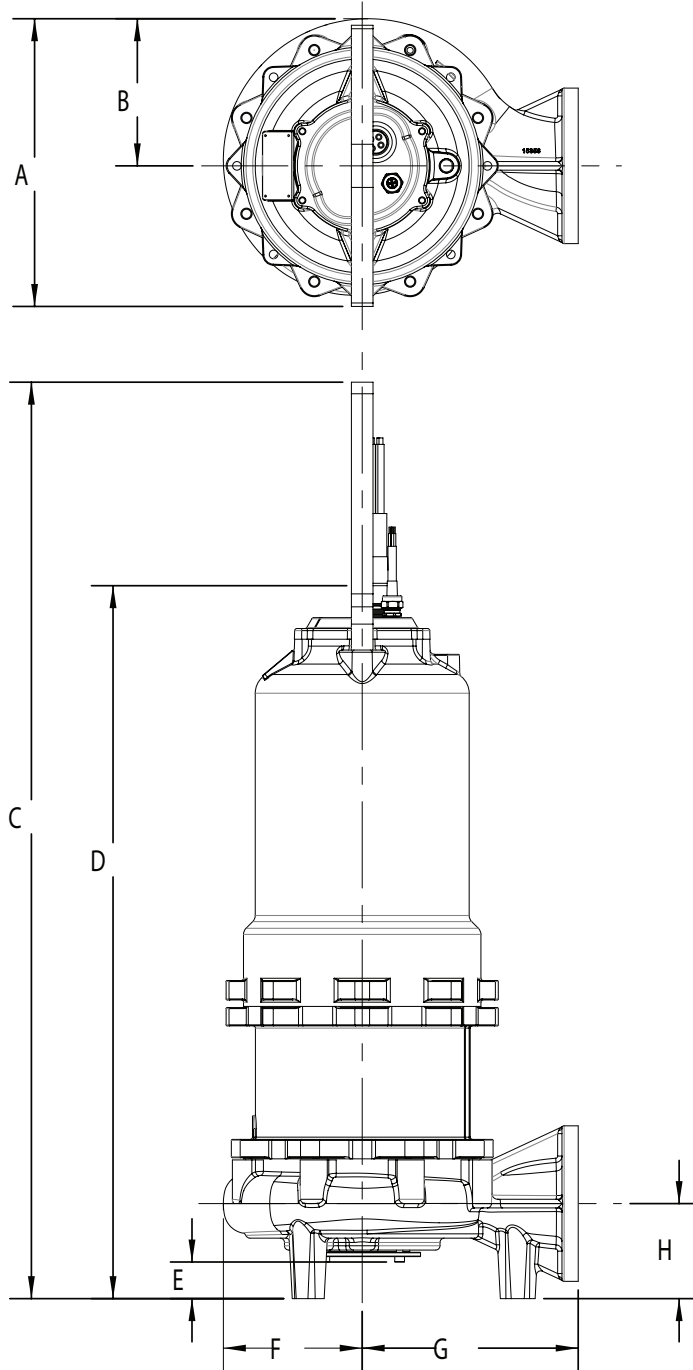

Dimensional Data – H3H(X)P

	A	B	C	D	E	F	G
H3H(X)P	15.60	8.51	46.14	34.89	6.50	7.59	12.25

ALL DIMENSIONS IN INCHES
 NOTE: CASTING DIMENSIONS MAY VARY $\pm 1/8"$

	A	B	C	D	E	F	G
H4H(X)P	15.65	8.50	46.14	34.83	6.50	7.67	12.50

Dimensional Data – C4S(X)P

	A	B	C	D	E	F	G
CS4(X)P	13.70	7.25	45.64	34.39	6.50	6.77	12.50

ALL DIMENSIONS IN INCHES
 NOTE: CASTING DIMENSIONS MAY VARY $\pm 1/8"$

Dimensional Data – C4H(X)P

FRAME SIZE: **250**

	A	B	C	D	E	F	G	H
C4H(X)P	16.6	8.5	53.1	41.3	2.1	8.1	12.5	5.5

ALL DIMENSIONS IN INCHES
 NOTE: CASTING DIMENSIONS MAY VARY ± 1/8"

Dimensional Data – S4P(X)P

	A	B	C	D	E	F	G
S4P(X)P	16.78	8.98	45.64	34.39	8.39	12.50	6.50

ALL DIMENSIONS IN INCHES
 NOTE: CASTING DIMENSIONS MAY VARY ± 1/8"

Dimensional Data – S4MV(X)P

	A	B	C	D	E	F	G
S4MV(X)P	12.88	6.44	46.82	35.51	6.50	6.44	12.50

ALL DIMENSIONS IN INCHES
 NOTE: CASTING DIMENSIONS MAY VARY ± 1/8"